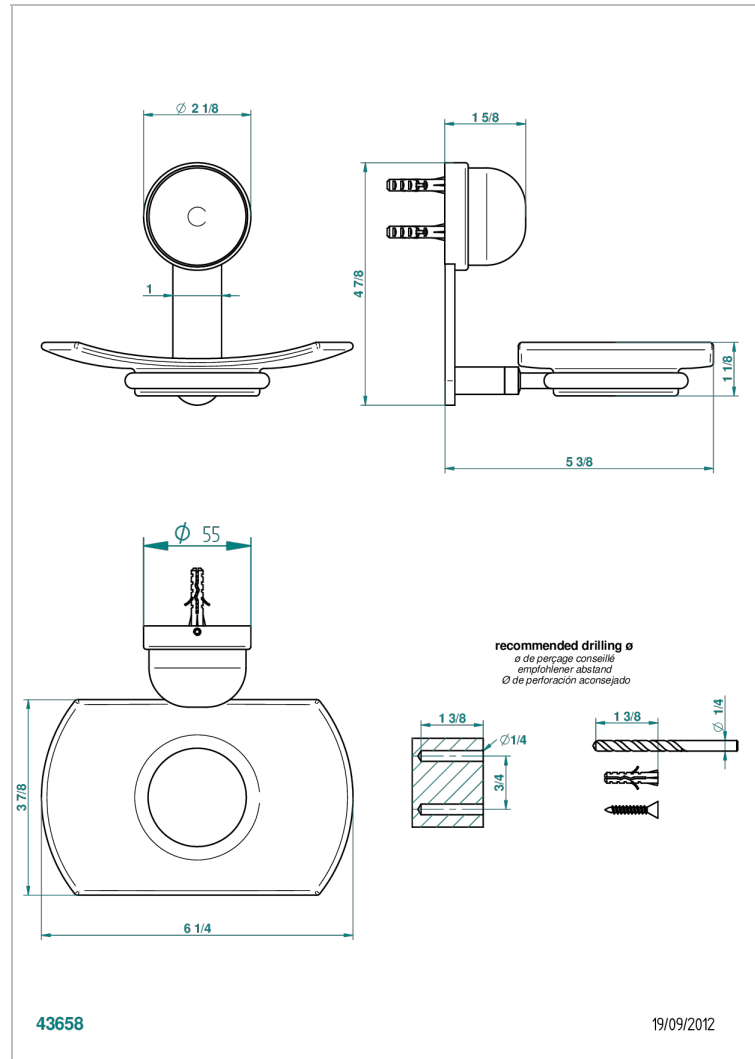

SUN DRAGON

U5D-500

Glass soap dish, wall mounted

THG[®]
PARIS

CHARACTERISTIC

- Sun Dragon
- Glass soap dish, wall mounted

AVAILABLE FINITIONS

Black nickel - D24