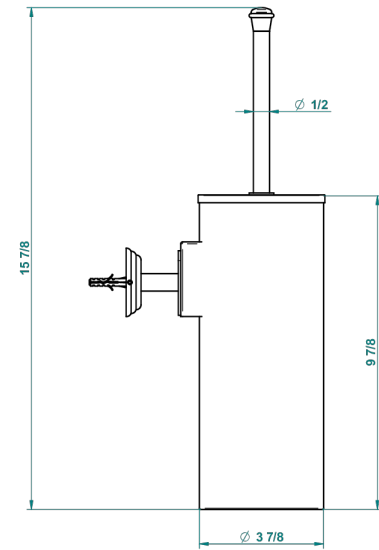

SUN DRAGON

U5D-4720C

Metal toilet brush holder with brush with cover wall mounted

THG®
PARIS

28537

27/10/2015

CHARACTERISTIC

- Sun Dragon
- Metal toilet brush holder with brush with cover wall mounted

AVAILABLE FINITIONS

Black nickel - D24

Blush PVD - H62

Brass color PVD - H49

Brown bronze color PVD - F33

Chrome polished - A02

Chrome polished / gold polished - G02

Copper antique matt, coated - H07

Gold color PVD - H52

Gold mat - F07

Gold polished - F01

Gold satiney - F03

Graphite PVD - H64

Light coated bronze - D01

Matt Umber PVD - H67

Matt blush PVD - H60

Matt brass color PVD - H50

Matt brown bronze color PVD - F34

Matt chrome (American satin) - C02

Matt gold color PVD - H53

Matt graphite PVD - H65

Matt nickel (American satin) - C01

Matt nickel color PVD - H56

Nickel antique / Sovereign - H28

Nickel color PVD - H55

Nickel polished - B01

Rose Gold - F27

Satin chrome - C03

Silver polished, antique - H03

Silver rhodium - F18

Soft gold - F30