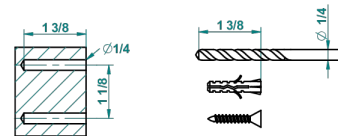

SUN DRAGON

U5D-4720C

Metal toilet brush holder with brush with cover wall mounted

THG®
PARIS

28537

27/10/2015

CHARACTERISTIC

- Sun Dragon
- Metal toilet brush holder with brush with cover wall mounted

AVAILABLE FINITIONS

Black nickel - D24

Blush PVD - H62

Brass color PVD - H49

Brown bronze color PVD - F33

Chrome polished - A02

Chrome polished / gold polished - G02

Copper antique matt, coated - H07

Gold color PVD - H52

Gold mat - F07

Gold polished - F01

Gold satiney - F03

Graphite PVD - H64

Light coated bronze - D01

Matt Umber PVD - H67

Matt blush PVD - H60

Matt brass color PVD - H50

Matt brown bronze color PVD - F34

Matt chrome (American satin) - C02

Matt gold color PVD - H53

Matt graphite PVD - H65

Matt nickel (American satin) - C01

Matt nickel color PVD - H56

Nickel antique / Sovereign - H28

Nickel color PVD - H55

Nickel polished - B01

Rose Gold - F27

Satin chrome - C03

Silver polished, antique - H03

Silver rhodium - F18

Soft gold - F30