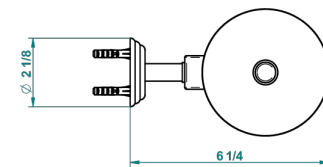

SUN DRAGON

U5D-4720C

Metal toilet brush holder with brush with cover wall mounted

THG®
PARIS

28537

27/10/2015

CHARACTERISTIC

- Sun Dragon
- Metal toilet brush holder with brush with cover wall mounted

AVAILABLE FINITIONS

Black nickel - D24

Blush PVD - H62

Brass color PVD - H49

Brown bronze color PVD - F33

Chrome polished - A02

Chrome polished / gold polished - G02

Copper antique matt, coated - H07

Gold color PVD - H52

Gold mat - F07

Gold polished - F01

Gold satiney - F03

Graphite PVD - H64

Light coated bronze - D01

Matt Umber PVD - H67

Matt blush PVD - H60

Matt brass color PVD - H50

Matt brown bronze color PVD - F34

Matt chrome (American satin) - C02

Matt gold color PVD - H53

Matt graphite PVD - H65

Matt nickel (American satin) - C01

Matt nickel color PVD - H56

Nickel antique / Sovereign - H28

Nickel color PVD - H55

Nickel polished - B01

Rose Gold - F27

Satin chrome - C03

Silver polished, antique - H03

Silver rhodium - F18

Soft gold - F30