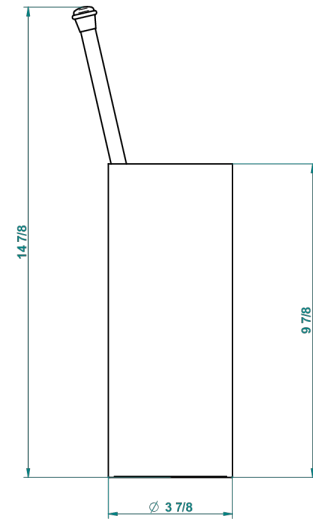

SUN DRAGON

U5D-4700

Free standing toilet brush holder

THG[®]
PARIS

22331

06/10/2015

CHARACTERISTIC

- Sun Dragon
- Free standing toilet brush holder