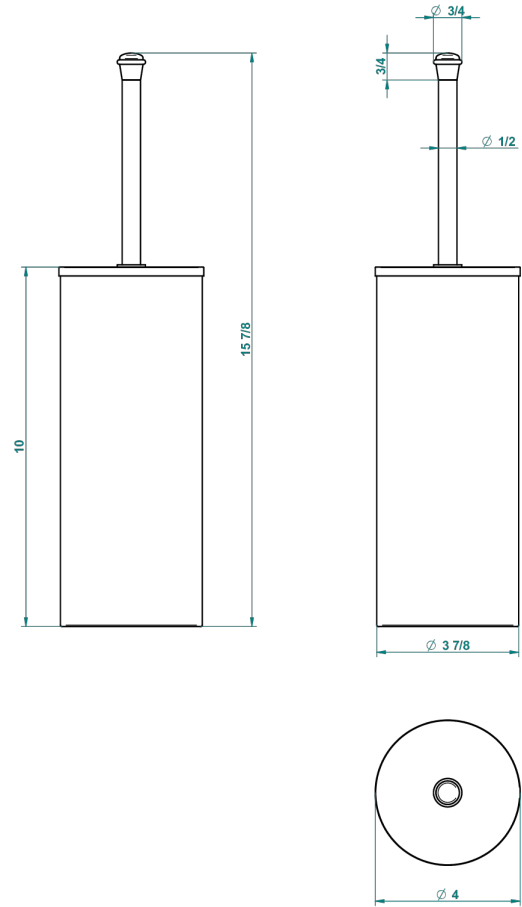

SUN DRAGON

U5D-4700C

Metal toilet brush holder with brush with cover floor mounted

THG[®]
PARIS

22334

29/10/2015

CHARACTERISTIC

- Sun Dragon
- Metal toilet brush holder with brush with cover floor mounted