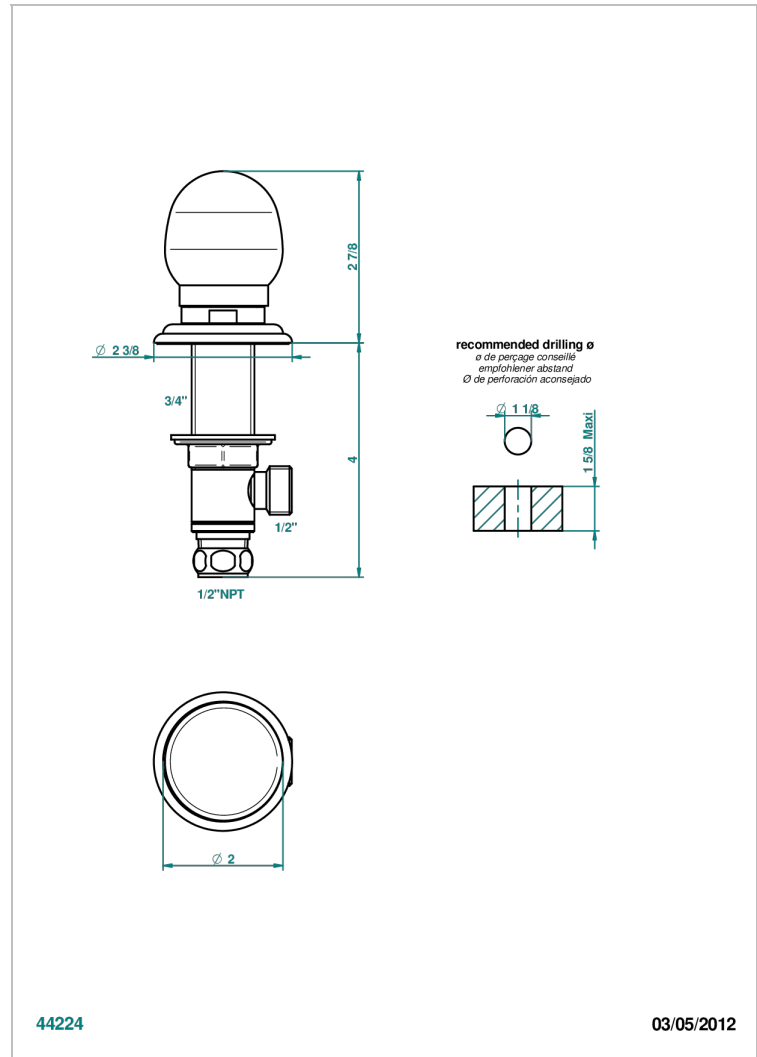

SUN DRAGON

U5D-35/US

1/2" deck valve with trim for lavatory

THG[®]
PARIS

CHARACTERISTIC

- Sun Dragon
- 1/2" deck valve with trim for lavatory

AVAILABLE FINITIONS

Black nickel - D24
Blush PVD - H62
Brass color PVD - H49
Brown bronze color PVD - F33
Chrome polished - A02
Chrome polished / gold polished - G02