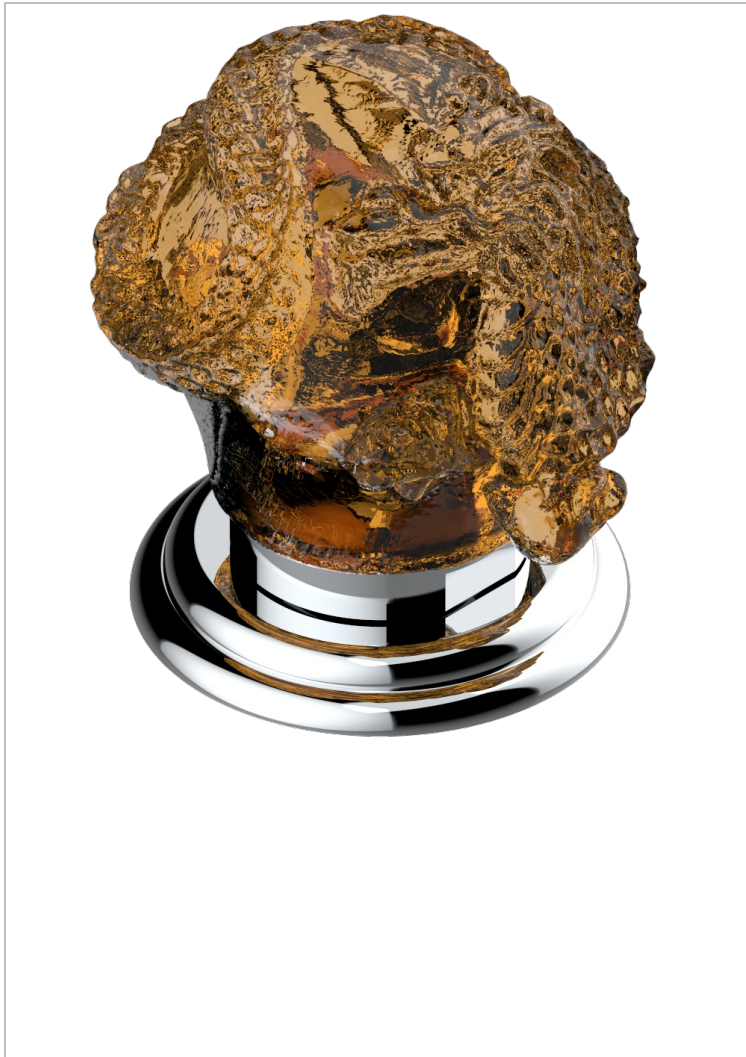

SUN DRAGON

U5D-35/US

1/2" deck valve with trim for lavatory

THG[®]
PARIS

CHARACTERISTIC

- Sun Dragon
- 1/2" deck valve with trim for lavatory

AVAILABLE FINITIONS

Black nickel - D24
Blush PVD - H62
Brass color PVD - H49
Brown bronze color PVD - F33
Chrome polished - A02
Chrome polished / gold polished - G02

Copper antique matt, coated - H07
Gold color PVD - H52
Gold mat - F07
Gold polished - F01
Gold satiney - F03
Graphite PVD - H64

Light coated bronze - D01
Matt Umber PVD - H67
Matt blush PVD - H60
Matt brass color PVD - H50
Matt brown bronze color PVD - F34
Matt chrome (American satin) - C02

Matt gold color PVD - H53
Matt graphite PVD - H65
Matt nickel (American satin) - C01
Matt nickel color PVD - H56
Nickel antique / Sovereign - H28
Nickel color PVD - H55

Nickel polished - B01
Rose Gold - F27
Satin chrome - C03
Silver polished, antique - H03
Silver rhodium - F18
Soft gold - F30