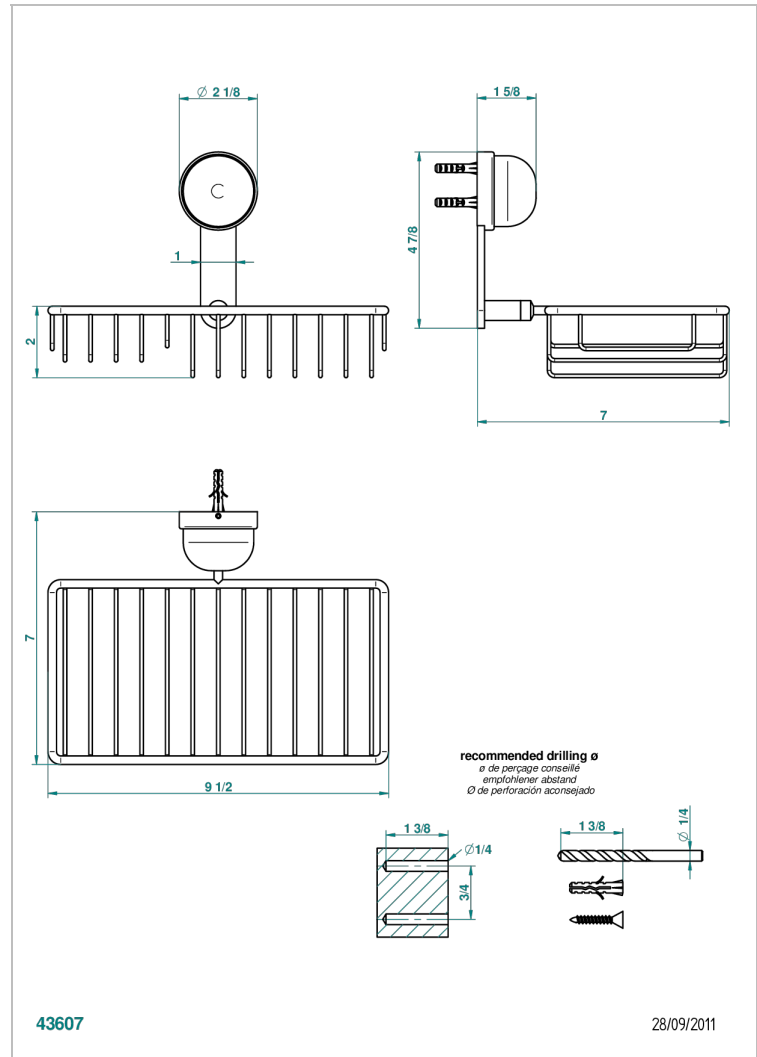

# SUN DRAGON

U5D-2620

Soap and sponge holder, wall mounted

THG<sup>®</sup>  
PARIS

## CHARACTERISTIC

- Sun Dragon
- Soap and sponge holder, wall mounted