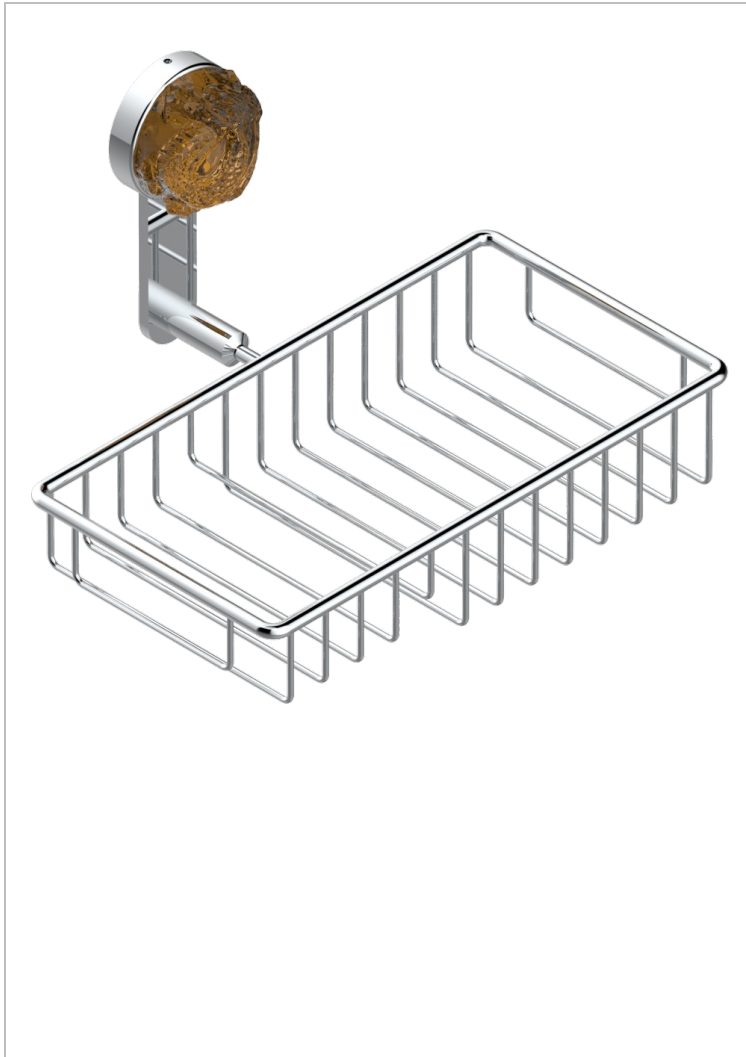

# SUN DRAGON

U5D-2620

Soap and sponge holder, wall mounted

THG<sup>®</sup>  
PARIS

## CHARACTERISTIC

- Sun Dragon
- Soap and sponge holder, wall mounted

## AVAILABLE FINITIONS

Black nickel - D24  
Blush PVD - H62  
Brass color PVD - H49  
Brown bronze color PVD - F33  
Chrome polished - A02  
Chrome polished / gold polished - G02

Copper antique matt, coated - H07  
Gold color PVD - H52  
Gold mat - F07  
Gold polished - F01  
Gold satiney - F03  
Graphite PVD - H64