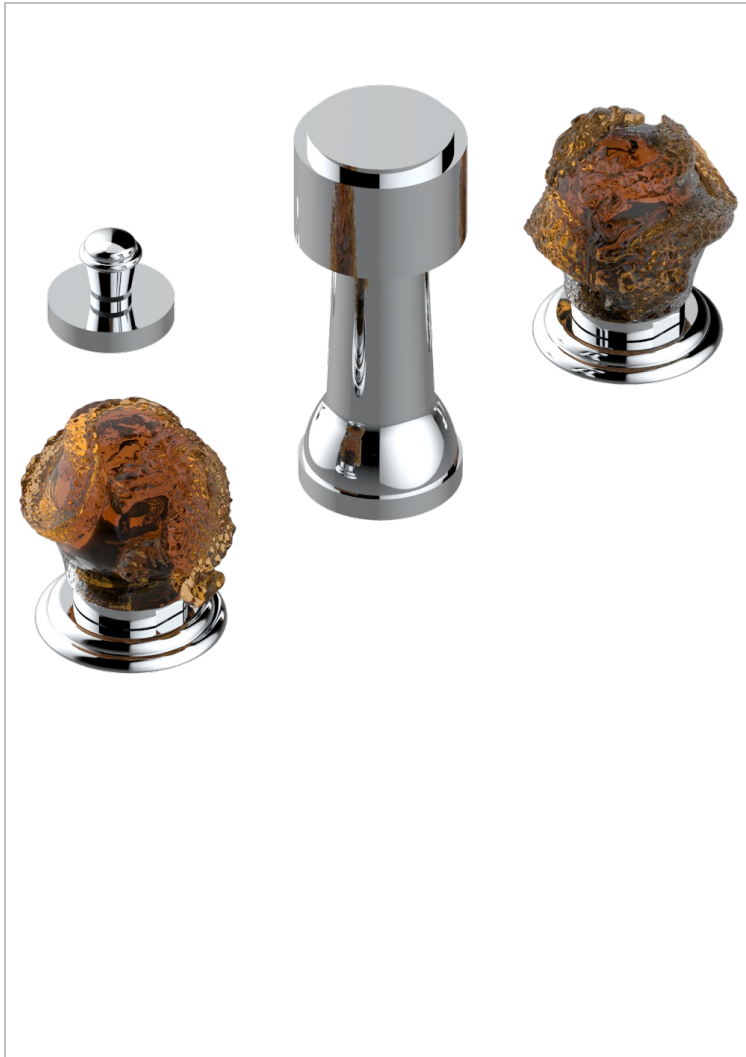

SUN DRAGON

U5D-207KA

Deck mounted 3-hole bidet with vertical spray, vacuum breaker and drain

43955

25/10/2011

CHARACTERISTIC

- ASME : ASME A112.18.1-2011/CSA B125.1-11

STANDARDS

AVAILABLE FINITIONS

Black nickel - D24
Blush PVD - H62
Brass color PVD - H49
Brown bronze color PVD - F33
Chrome polished - A02
Chrome polished / gold polished - G02

Copper antique matt, coated - H07
Gold color PVD - H52
Gold mat - F07
Gold polished - F01
Gold satiney - F03
Graphite PVD - H64

Light coated bronze - D01
Matt Umber PVD - H67
Matt blush PVD - H60
Matt brass color PVD - H50
Matt brown bronze color PVD - F34
Matt chrome (American satin) - C02

Matt gold color PVD - H53
Matt graphite PVD - H65
Matt nickel (American satin) - C01
Matt nickel color PVD - H56
Nickel antique / Sovereign - H28
Nickel color PVD - H55

Nickel polished - B01
Rose Gold - F27
Satin chrome - C03
Silver polished, antique - H03
Silver rhodium - F18
Soft gold - F30