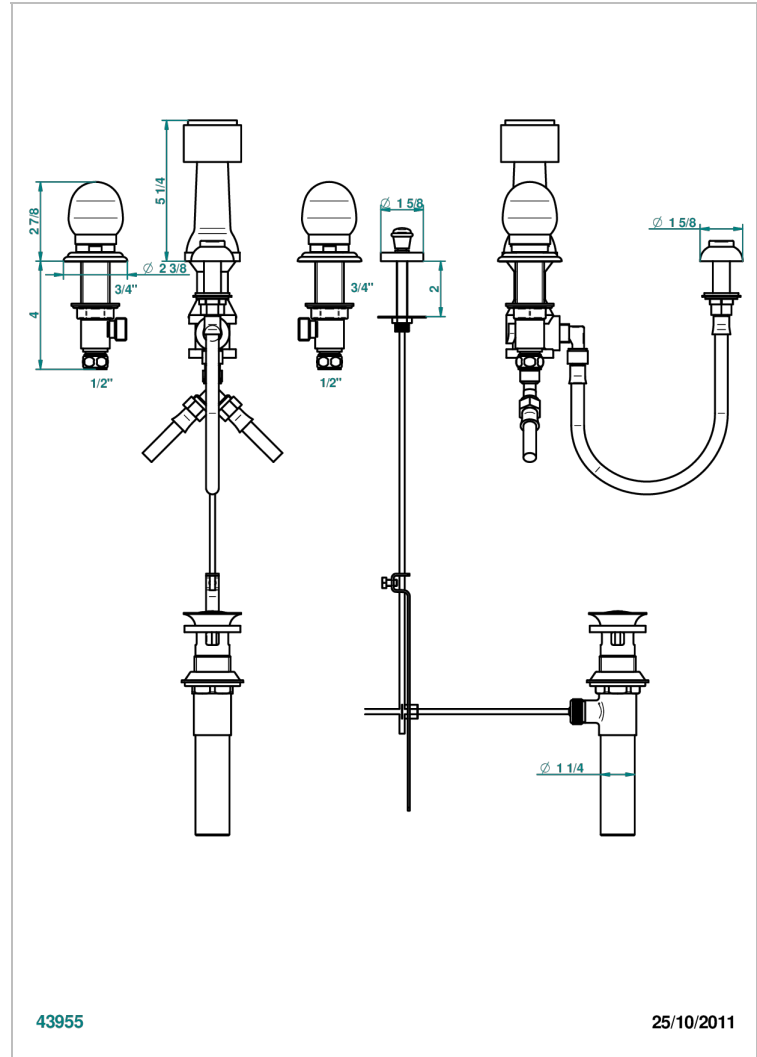

SUN DRAGON

U5D-207KA

Deck mounted 3-hole bidet with vertical spray, vacuum breaker and drain

43955

25/10/2011

CHARACTERISTIC

- ASME : ASME A112.18.1-2011/CSA B125.1-11

STANDARDS