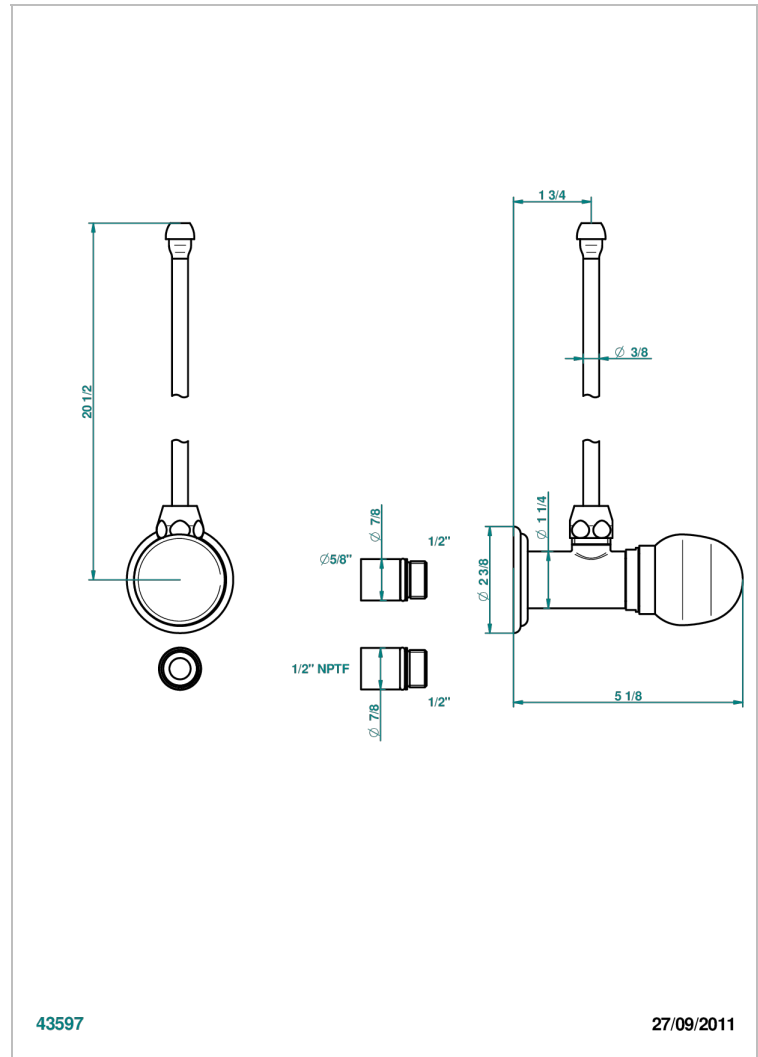

SUN DRAGON

U5D-181/SLA

Angle supply valve with 3/8" adaptor set

THG[®]
PARIS

CHARACTERISTIC

- Sun Dragon
- Angle supply valve with 3/8" adaptor set

AVAILABLE FINITIONS

Black nickel - D24