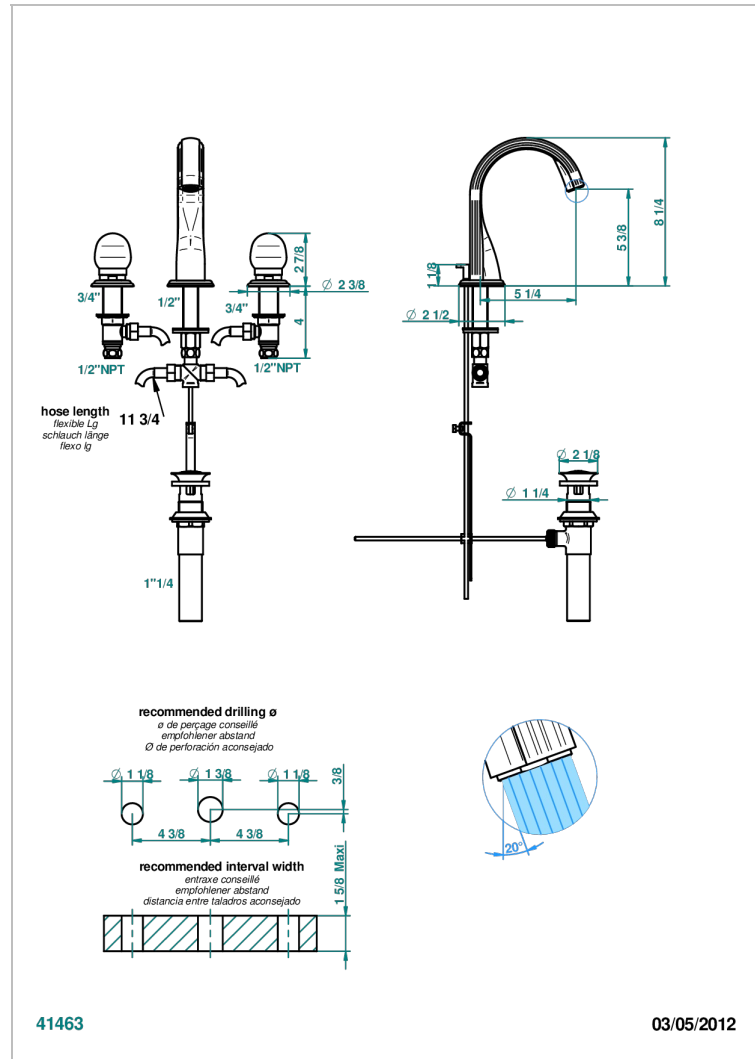

SUN DRAGON

U5D-151/US

Widespread lavatory set with drain

CHARACTERISTIC

- Sun Dragon
- Widespread lavatory set with drain

TECHNICAL SPECS

- Recommandé : 3 bars (max. 5 bars) - Advised : 43,5 psi (max. 72 psi)
- 5,7 l/min à 3 bars (1.5 gpm at 43.5 psi)
- 1.2 gpm on demand in accordance with California's rules