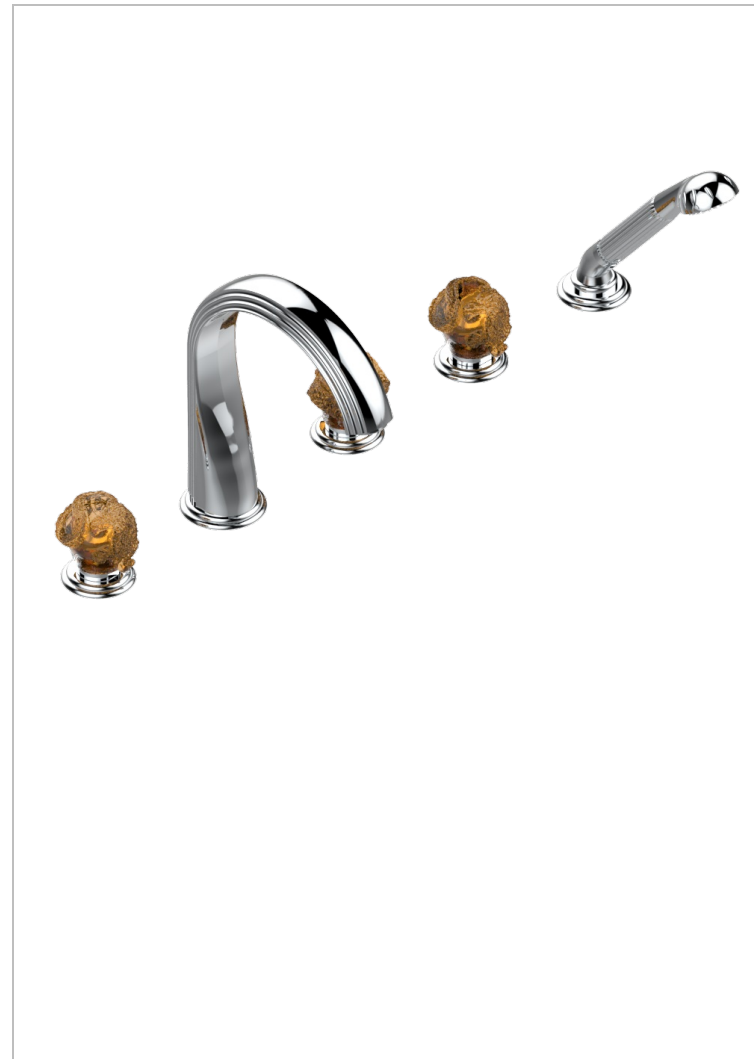

SUN DRAGON

U5D-1132SGUS

THG[®]
PARIS

Roman tub set with 2 x 3/4" valves and rim mounted ceramic mixer with progressive cartridge and handshower

CHARACTERISTIC

- Sun Dragon
- Roman tub set with 2 x 3/4" valves and rim mounted ceramic mixer with progressive cartridge and handshower

TECHNICAL SPECS

- Recommandé : 3 bars (max. 5 bars) - Advised : 43,5 psi (max. 72 psi)
- Bec : 35 l/min à 3 bars - Douchette : 9,5 l/min à 3 bars
- Spout : 9.26 gpm at 43.5 psi - Handshower : 2.5 gpm at 43.5 psi

AVAILABLE FINITIONS

Black nickel - D24
Blush PVD - H62
Brass color PVD - H49
Brown bronze color PVD - F33
Chrome polished - A02
Chrome polished / gold polished - G02

Copper antique matt, coated - H07
Gold color PVD - H52
Gold mat - F07
Gold polished - F01
Gold satiney - F03
Graphite PVD - H64

Nickel polished - B01
Rose Gold - F27
Satin chrome - C03
Silver polished, antique - H03
Silver rhodium - F18
Soft gold - F30