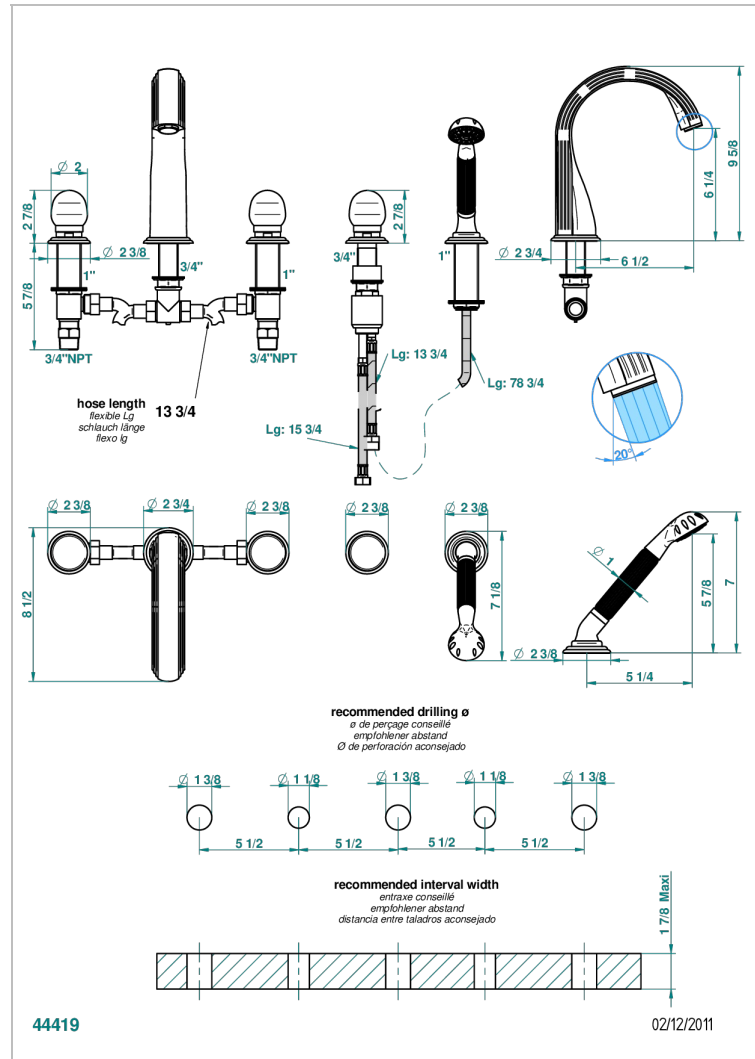

SUN DRAGON

U5D-1132SGUS

THG[®]
PARIS

Roman tub set with 2 x 3/4" valves and rim mounted ceramic mixer with progressive cartridge and handshower

CHARACTERISTIC

- Sun Dragon
- Roman tub set with 2 x 3/4" valves and rim mounted ceramic mixer with progressive cartridge and handshower

TECHNICAL SPECS

- Recommandé : 3 bars (max. 5 bars) - Advised : 43,5 psi (max. 72 psi)
- Bec : 35 l/min à 3 bars - Douchette : 9,5 l/min à 3 bars
- Spout : 9.26 gpm at 43.5 psi - Handshower : 2.5 gpm at 43.5 psi