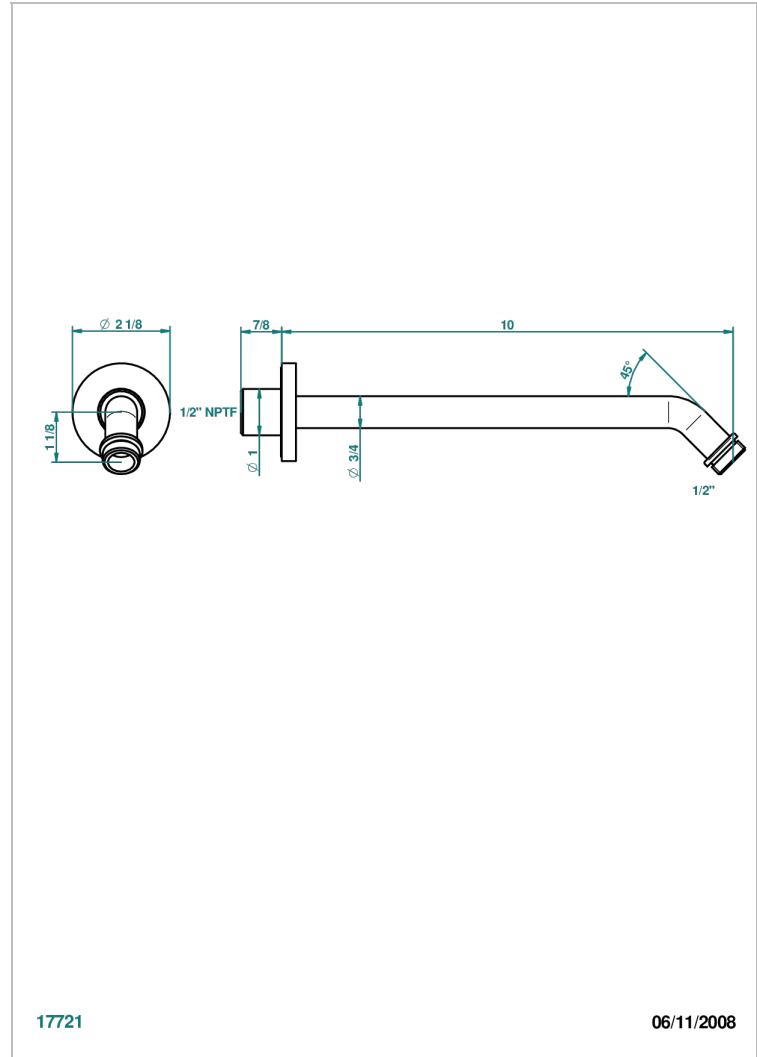

PARADISE

U5C-84/US

Horizontal shower arm, 45°, lg: 10"

17721

06/11/2008

CHARACTERISTIC

- Paradise
- Horizontal shower arm, 45°, lg: 10"

AVAILABLE FINITIONS