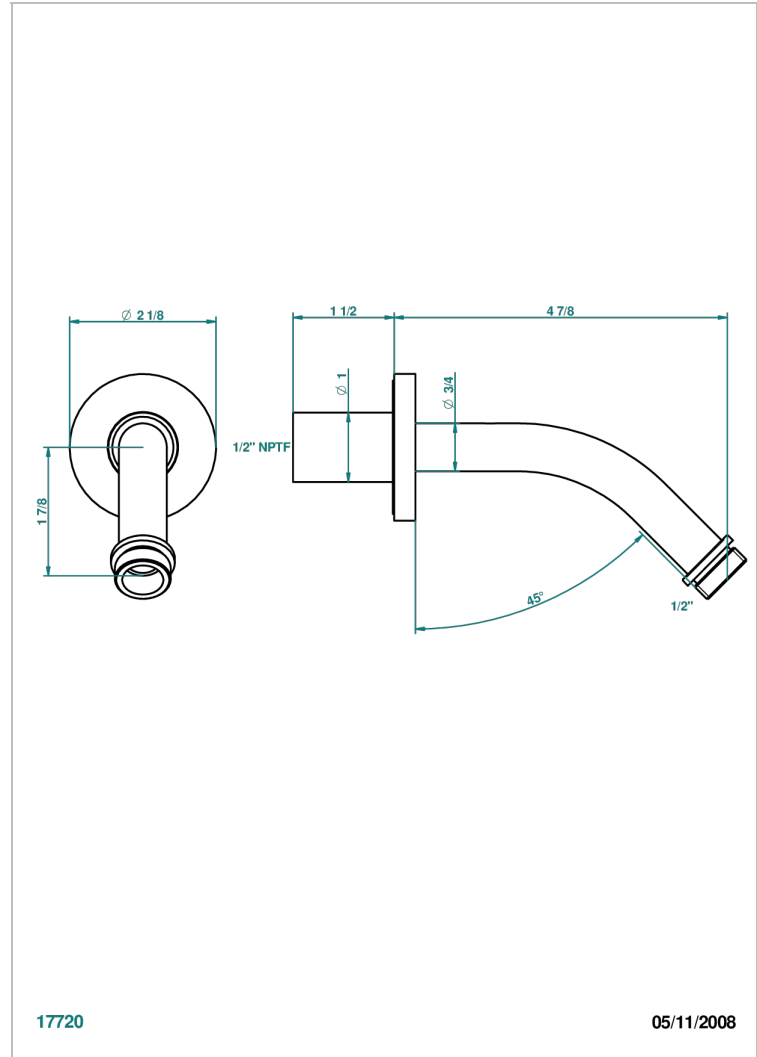

PARADISE

U5C-82/US

Horizontal shower arm, 45°, lg: 4" 3/4

17720

05/11/2008

CHARACTERISTIC

- Paradise
- Horizontal shower arm, 45°, lg: 4" 3/4

AVAILABLE FINITIONS