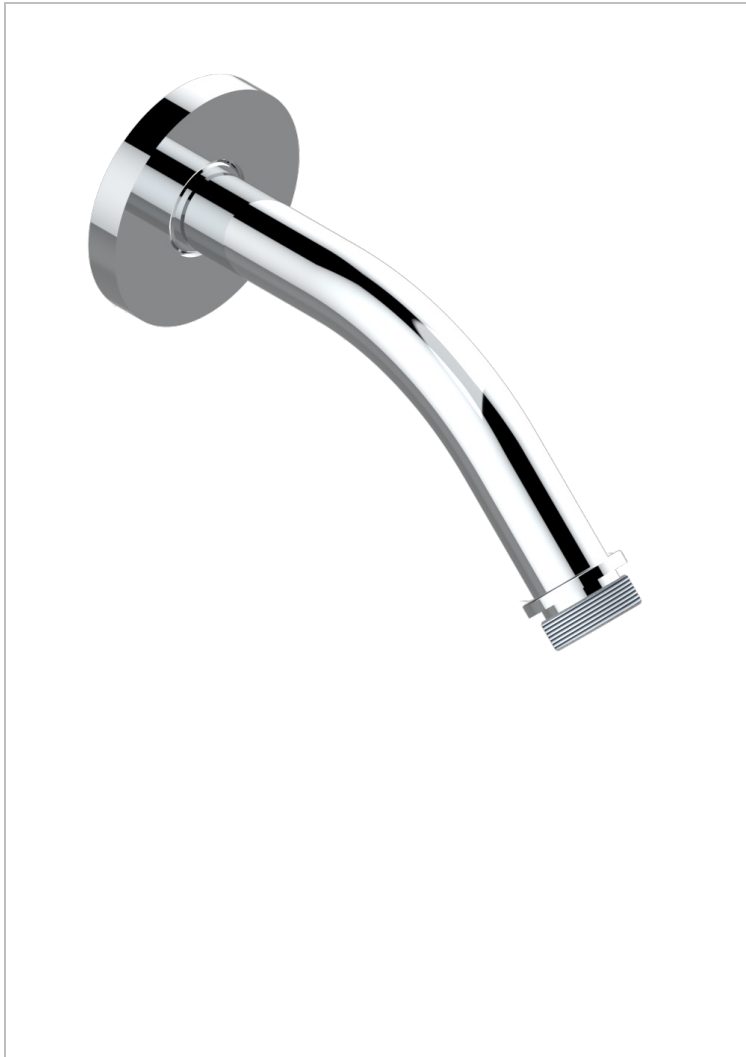

PARADISE

U5C-82/US

Horizontal shower arm, 45°, lg: 4" 3/4

17720

05/11/2008

CHARACTERISTIC

- Paradise
- Horizontal shower arm, 45°, lg: 4" 3/4

AVAILABLE FINITIONS

Black nickel - D24
Blush PVD - H62
Brass color PVD - H49
Brown bronze color PVD - F33
Chrome polished - A02
Chrome polished / gold polished - G02

Copper antique matt, coated - H07
Gold color PVD - H52
Gold mat - F07
Gold polished - F01
Gold satiney - F03
Graphite PVD - H64

Light coated bronze - D01
Matt Umber PVD - H67
Matt blush PVD - H60
Matt brass color PVD - H50
Matt brown bronze color PVD - F34
Matt chrome (American satin) - C02

Matt gold color PVD - H53
Matt graphite PVD - H65
Matt nickel (American satin) - C01
Matt nickel color PVD - H56
Nickel antique / Sovereign - H28
Nickel color PVD - H55

Nickel polished - B01
Rose Gold - F27
Satin chrome - C03
Silver polished, antique - H03
Silver rhodium - F18
Soft gold - F30