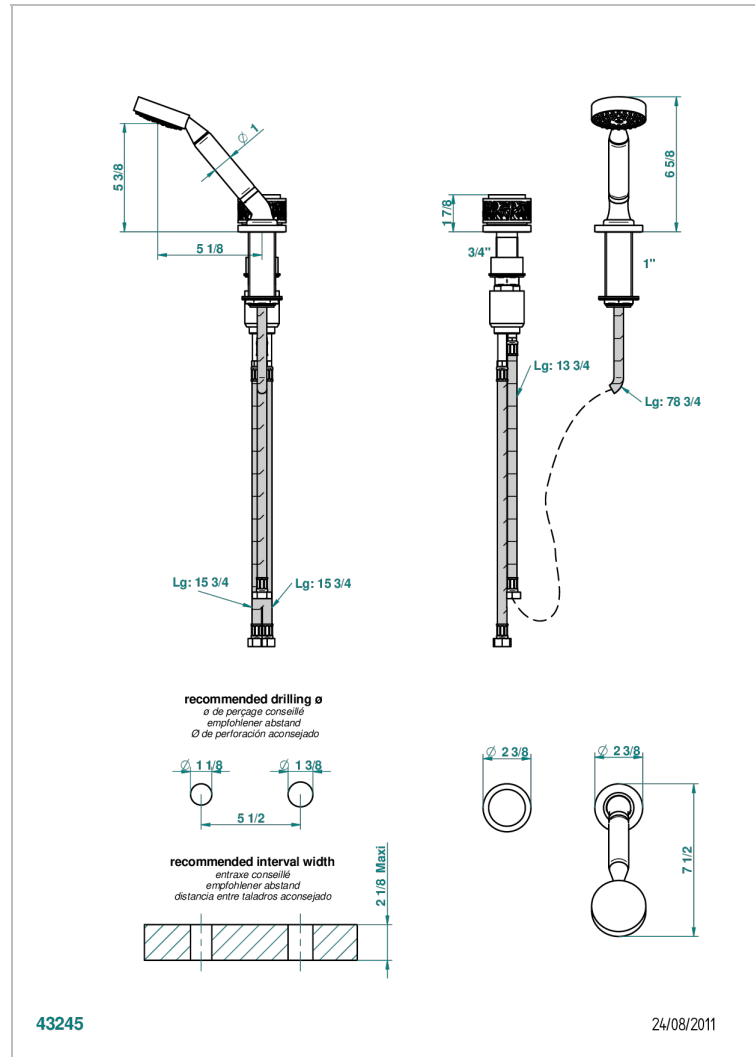

PARADISE

U5C-6532/60A

Deck mounted mixer with handshower, progressive cartridge

CHARACTERISTIC

- Paradise
- Deck mounted mixer with handshower, progressive cartridge

TECHNICAL SPECS

- Recommandé : 3 bars (max. 5 bars) - Advised : 43,5 psi (max. 72 psi)
- 9,5 l/min à 3 bars (2.5 gpm at 43.5 psi)

AVAILABLE FINITIONS

Black nickel - D24
Blush PVD - H62
Brass color PVD - H49
Brown bronze color PVD - F33
Chrome polished - A02
Chrome polished / gold polished - G02

Copper antique matt, coated - H07
Gold color PVD - H52
Gold mat - F07
Gold polished - F01
Gold satiney - F03
Graphite PVD - H64