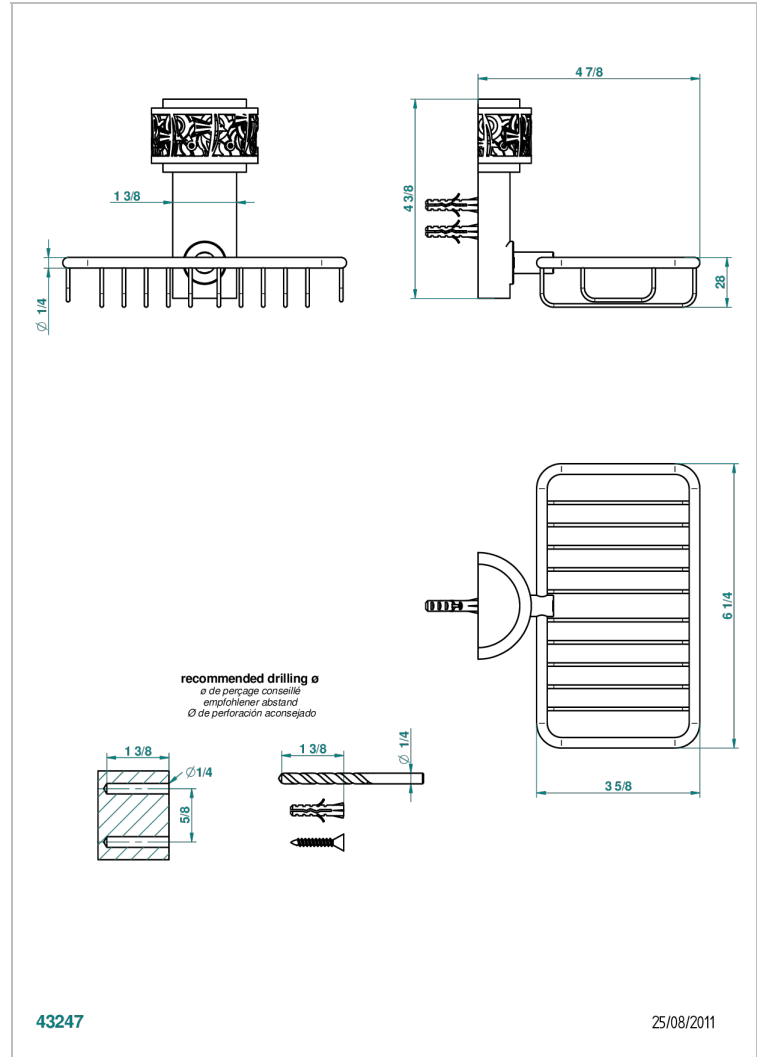

# PARADISE

U5C-620

Soap basket, wall mounted 6"1/4 x 3"5/8

THG<sup>®</sup>  
PARIS

## CHARACTERISTIC

- Paradise
- Soap basket, wall mounted 6"1/4 x 3"5/8