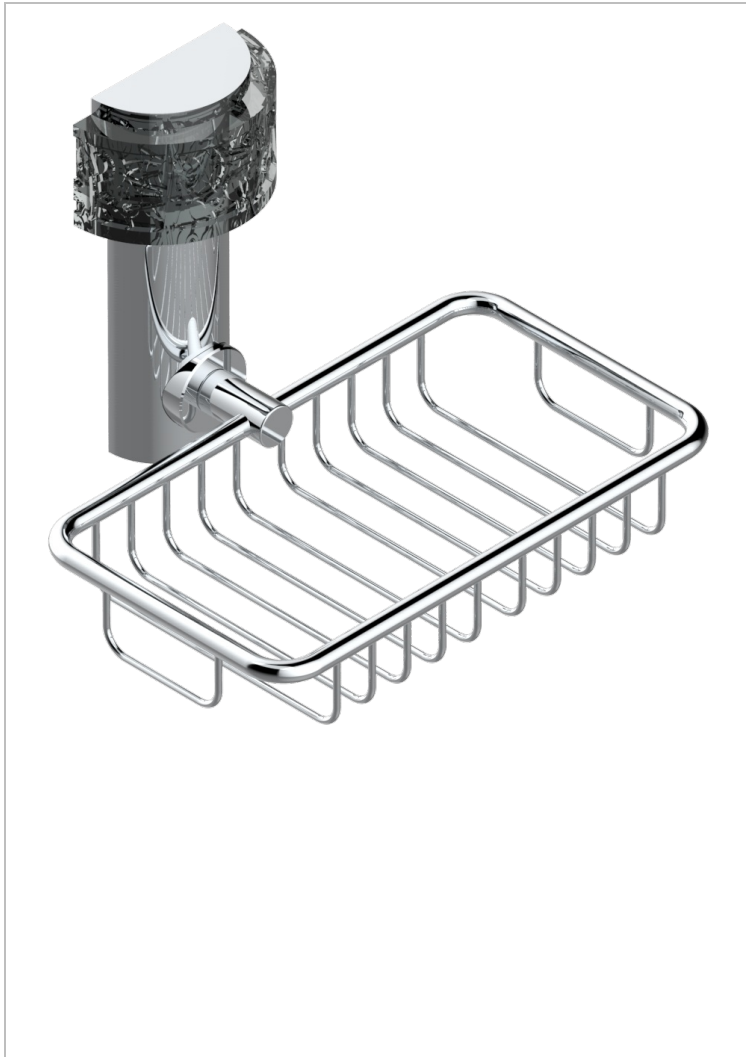

# PARADISE

U5C-620

Soap basket, wall mounted 6"1/4 x 3"5/8

THG<sup>®</sup>  
PARIS

## CHARACTERISTIC

- Paradise
- Soap basket, wall mounted 6"1/4 x 3"5/8

Nickel antique / Sovereign - H28

Nickel color PVD - H55

Nickel polished - B01

Rose Gold - F27

Satin chrome - C03

Silver polished, antique - H03

Silver rhodium - F18

Soft gold - F30