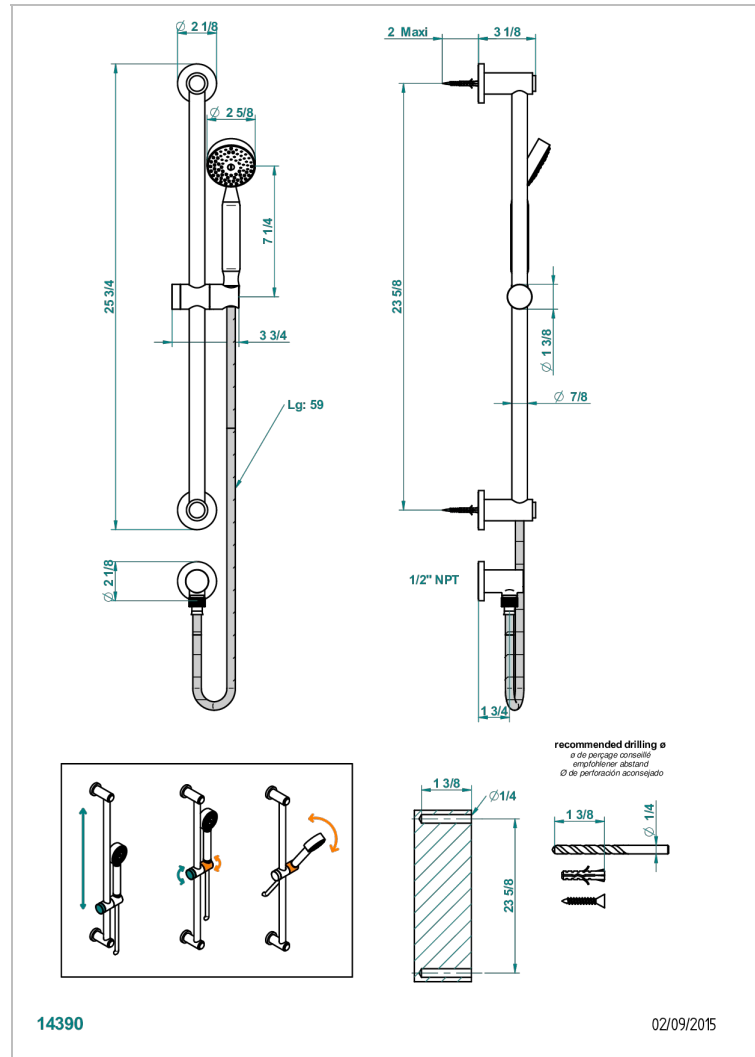

PARADISE

U5C-58/US

Slide bar with handsower and elbow

CHARACTERISTIC

- Paradise
- Slide bar with handsower and elbow

TECHNICAL SPECS

- Recommandé : 3 bars (max. 5 bars) - Advised : 43,5 psi (max. 72 psi)
- 9,5 l/min à 3 bars (2.5 gpm at 43.5 psi)

AVAILABLE FINITIONS

Black nickel - D24
Blush PVD - H62
Brass color PVD - H49
Brown bronze color PVD - F33
Chrome polished - A02
Chrome polished / gold polished - G02

Copper antique matt, coated - H07
Gold color PVD - H52
Gold mat - F07
Gold polished - F01
Gold satiney - F03
Graphite PVD - H64