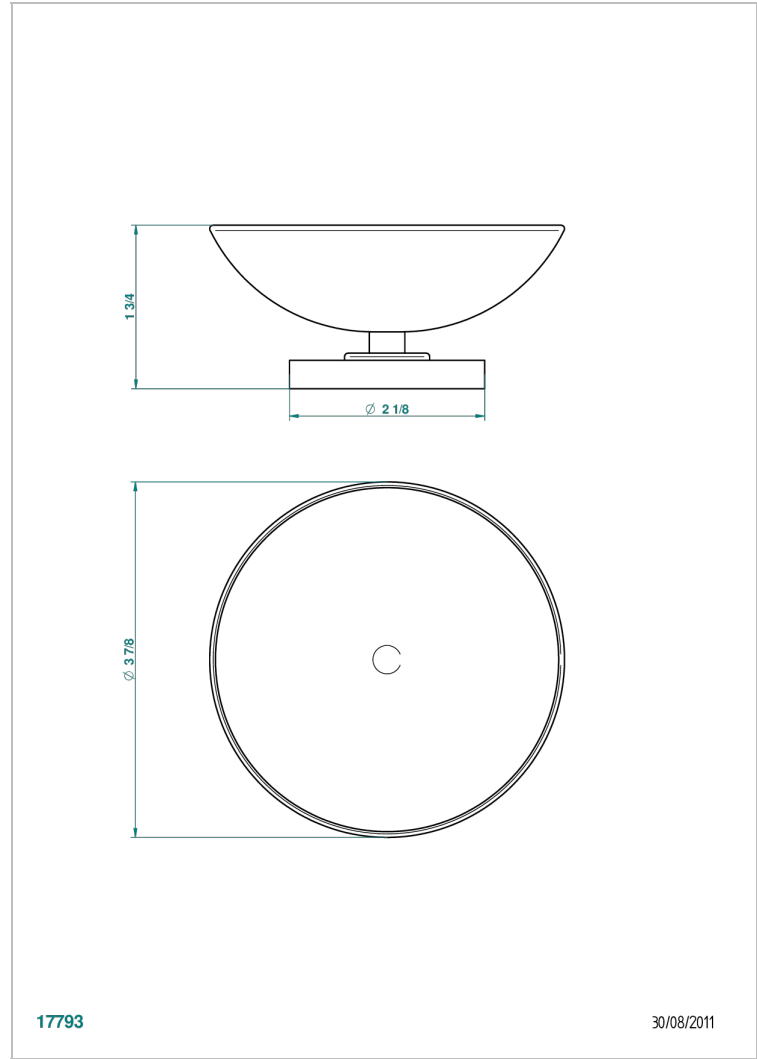

# PARADISE

U5C-544

Soap dish, freestanding , 4" diameter

THG<sup>®</sup>  
PARIS

17793

30/08/2011

## CHARACTERISTIC

- Paradise
- Soap dish, freestanding , 4" diameter