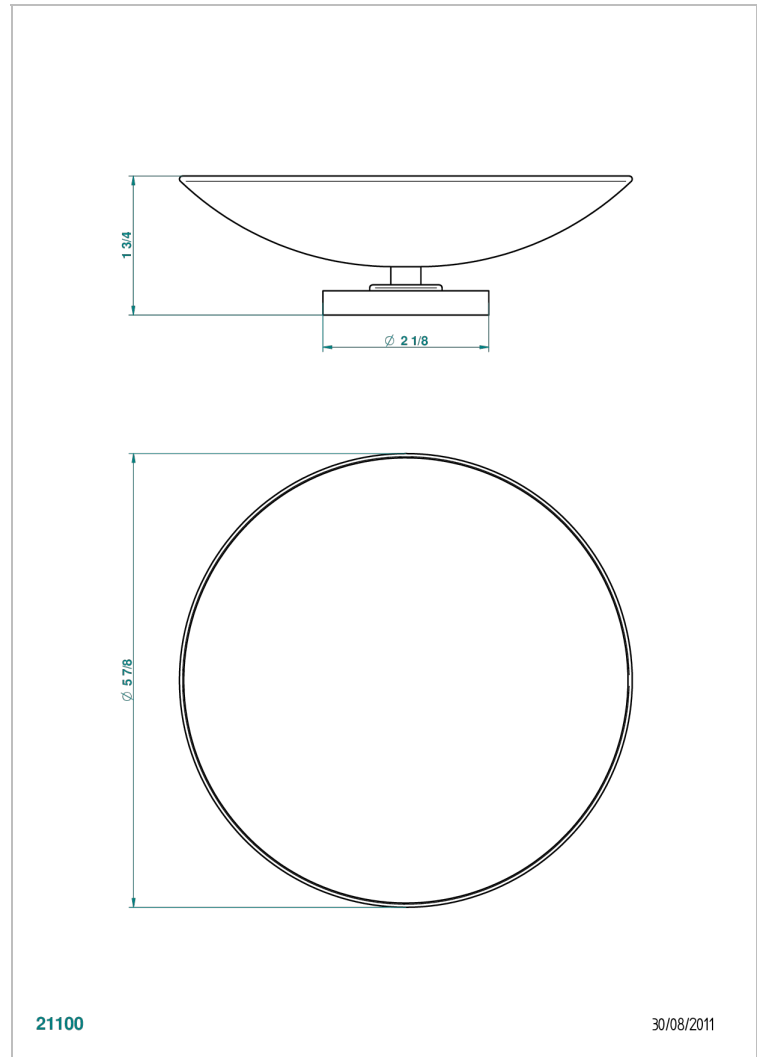

PARADISE

U5C-544GM

Soap dish, freestanding , 6" diameter

THG[®]
PARIS

21100

30/08/2011

CHARACTERISTIC

- Paradise
- Soap dish, freestanding , 6" diameter