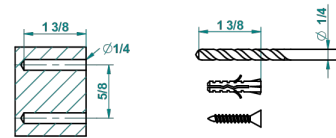

PARADISE

U5C-538A

Toilet paper holder, single mount without cover

42537

29/03/2017

CHARACTERISTIC

- Paradise
- Toilet paper holder, single mount without cover

AVAILABLE FINITIONS

Black nickel - D24
Blush PVD - H62
Brass color PVD - H49
Brown bronze color PVD - F33
Chrome polished - A02
Chrome polished / gold polished - G02

Copper antique matt, coated - H07
Gold color PVD - H52
Gold mat - F07
Gold polished - F01
Gold satiney - F03
Graphite PVD - H64

Light coated bronze - D01
Matt Umber PVD - H67
Matt blush PVD - H60
Matt brass color PVD - H50
Matt brown bronze color PVD - F34
Matt chrome (American satin) - C02

Matt gold color PVD - H53
Matt graphite PVD - H65
Matt nickel (American satin) - C01
Matt nickel color PVD - H56
Nickel antique / Sovereign - H28
Nickel color PVD - H55

Nickel polished - B01
Rose Gold - F27
Satin chrome - C03
Silver polished, antique - H03
Silver rhodium - F18
Soft gold - F30