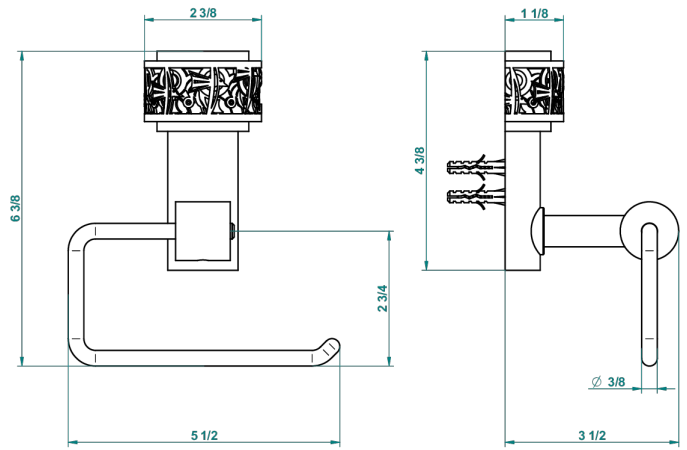

PARADISE

U5C-538A

Toilet paper holder, single mount without cover

42537

29/03/2017

CHARACTERISTIC

- Paradise
- Toilet paper holder, single mount without cover

AVAILABLE FINITIONS

Black nickel - D24
Blush PVD - H62
Brass color PVD - H49
Brown bronze color PVD - F33
Chrome polished - A02
Chrome polished / gold polished - G02

Copper antique matt, coated - H07
Gold color PVD - H52
Gold mat - F07
Gold polished - F01
Gold satiney - F03
Graphite PVD - H64

Light coated bronze - D01
Matt Umber PVD - H67
Matt blush PVD - H60
Matt brass color PVD - H50
Matt brown bronze color PVD - F34
Matt chrome (American satin) - C02

Matt gold color PVD - H53
Matt graphite PVD - H65
Matt nickel (American satin) - C01
Matt nickel color PVD - H56
Nickel antique / Sovereign - H28
Nickel color PVD - H55

Nickel polished - B01
Rose Gold - F27
Satin chrome - C03
Silver polished, antique - H03
Silver rhodium - F18
Soft gold - F30