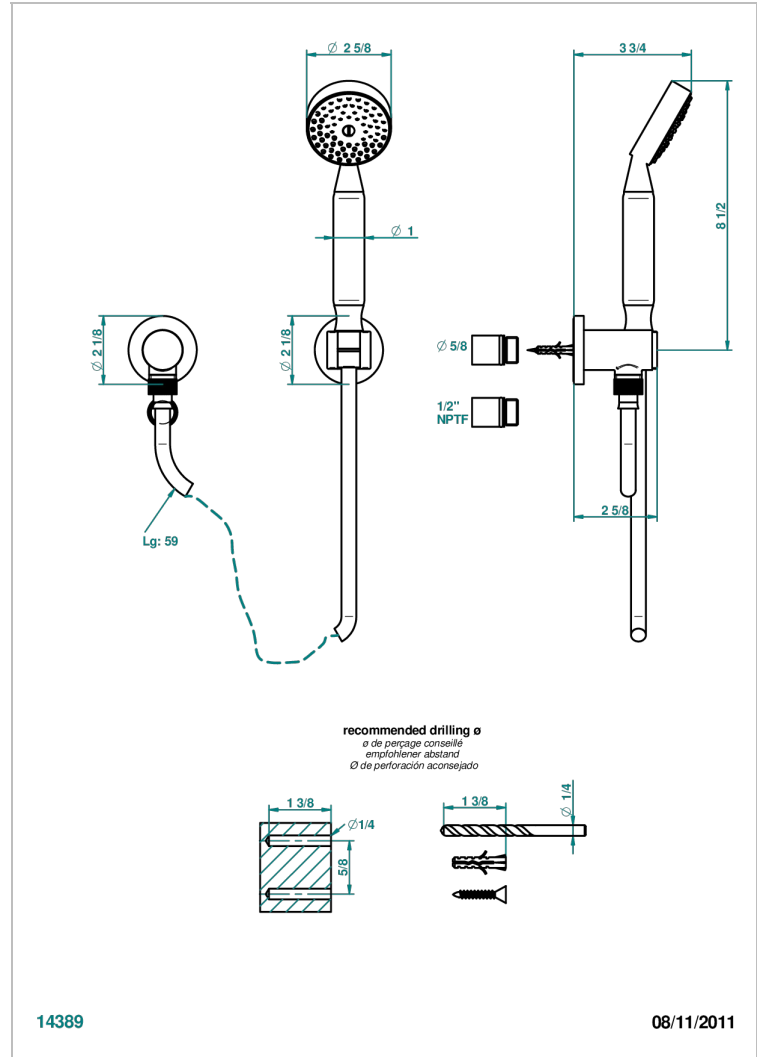

PARADISE

U5C-52/US

Wall mounted handshower with separate fixed hook

14389

08/11/2011

CHARACTERISTIC

- Paradise
- Wall mounted handshower with separate fixed hook

TECHNICAL SPECS

- Recommandé : 3 bars (max. 5 bars) - Advised : 43,5 psi (max. 72 psi)
- 9,5 l/min à 3 bars (2.5 gpm at 43.5 psi)

AVAILABLE FINITIONS

Black nickel - D24
Blush PVD - H62
Brass color PVD - H49
Brown bronze color PVD - F33
Chrome polished - A02
Chrome polished / gold polished - G02

Copper antique matt, coated - H07
Gold color PVD - H52
Gold mat - F07
Gold polished - F01
Gold satiney - F03
Graphite PVD - H64

Light coated bronze - D01
Matt Umber PVD - H67
Matt blush PVD - H60
Matt brass color PVD - H50
Matt brown bronze color PVD - F34
Matt chrome (American satin) - C02

Matt gold color PVD - H53
Matt graphite PVD - H65
Matt nickel (American satin) - C01
Matt nickel color PVD - H56
Nickel antique / Sovereign - H28
Nickel color PVD - H55

Nickel polished - B01
Rose Gold - F27
Satin chrome - C03
Silver polished, antique - H03
Silver rhodium - F18
Soft gold - F30