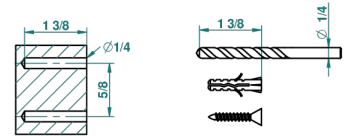

42531

18/05/2011

CHARACTERISTIC

- Paradise
- Robe hook

AVAILABLE FINITIONS

Black nickel - D24
Blush PVD - H62
Brass color PVD - H49
Brown bronze color PVD - F33
Chrome polished - A02
Chrome polished / gold polished - G02

Copper antique matt, coated - H07
Gold color PVD - H52
Gold mat - F07
Gold polished - F01
Gold satiney - F03
Graphite PVD - H64

Light coated bronze - D01
Matt Umber PVD - H67
Matt blush PVD - H60
Matt brass color PVD - H50
Matt brown bronze color PVD - F34
Matt chrome (American satin) - C02

Matt gold color PVD - H53
Matt graphite PVD - H65
Matt nickel (American satin) - C01
Matt nickel color PVD - H56
Nickel antique / Sovereign - H28
Nickel color PVD - H55

Nickel polished - B01
Rose Gold - F27
Satin chrome - C03
Silver polished, antique - H03
Silver rhodium - F18
Soft gold - F30