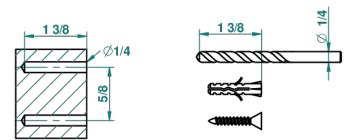

42362

02/05/2011

CHARACTERISTIC

- Paradise
- Robe hook single small

AVAILABLE FINITIONS

Black nickel - D24
Blush PVD - H62
Brass color PVD - H49
Brown bronze color PVD - F33
Chrome polished - A02
Chrome polished / gold polished - G02

Copper antique matt, coated - H07
Gold color PVD - H52
Gold mat - F07
Gold polished - F01
Gold satiney - F03
Graphite PVD - H64

Light coated bronze - D01
Matt Umber PVD - H67
Matt blush PVD - H60
Matt brass color PVD - H50
Matt brown bronze color PVD - F34
Matt chrome (American satin) - C02

Matt gold color PVD - H53
Matt graphite PVD - H65
Matt nickel (American satin) - C01
Matt nickel color PVD - H56
Nickel antique / Sovereign - H28
Nickel color PVD - H55

Nickel polished - B01
Rose Gold - F27
Satin chrome - C03
Silver polished, antique - H03
Silver rhodium - F18
Soft gold - F30