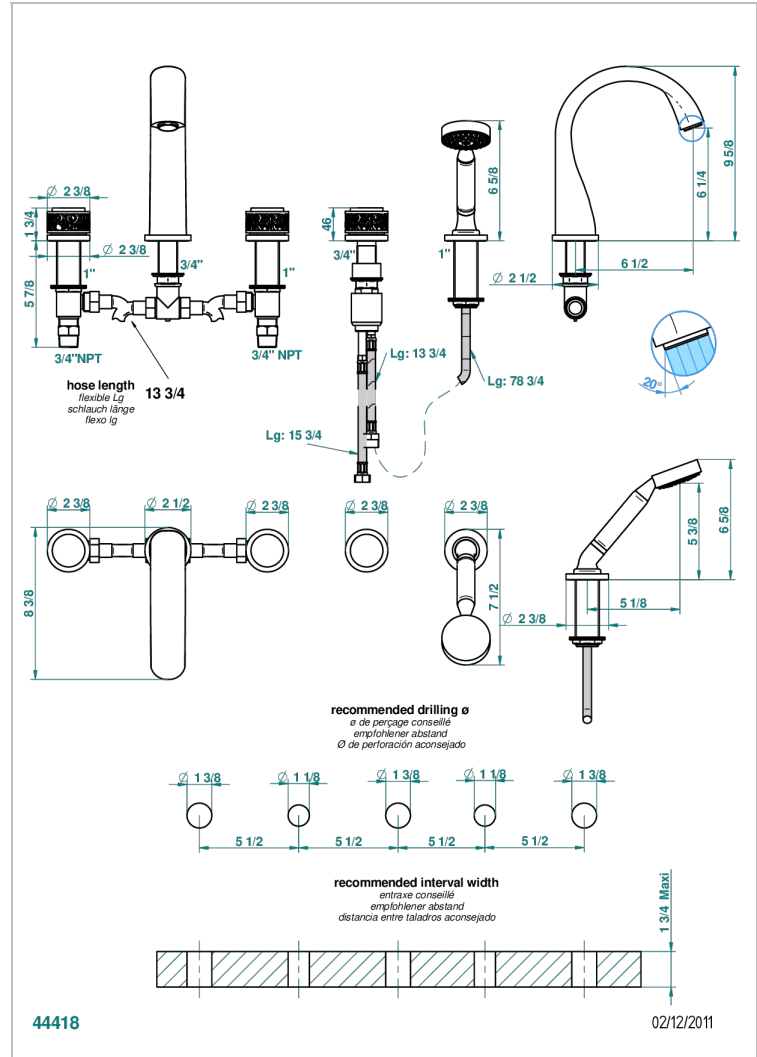

Roman tub set with 2 x 3/4" valves and rim mounted ceramic mixer with progressive cartridge and handshower

CHARACTERISTIC

- Paradise
- Roman tub set with 2 x 3/4" valves and rim mounted ceramic mixer with progressive cartridge and handshower

TECHNICAL SPECS

- Recommandé : 3 bars (max. 5 bars) - Advised : 43,5 psi (max. 72 psi)
- Bec : 35 l/min à 3 bars - Douchette : 9,5 l/min à 3 bars
- Spout : 9.26 gpm at 43.5 psi - Handshower : 2.5 gpm at 43.5 psi

AVAILABLE FINITIONS

- | | | | | |
|---------------------------------------|-----------------------------------|------------------------------------|------------------------------------|--------------------------------|
| Black nickel - D24 | Copper antique matt, coated - H07 | Light coated bronze - D01 | Matt gold color PVD - H53 | Nickel polished - B01 |
| Blush PVD - H62 | Gold color PVD - H52 | Matt Umber PVD - H67 | Matt graphite PVD - H65 | Rose Gold - F27 |
| Brass color PVD - H49 | Gold mat - F07 | Matt blush PVD - H60 | Matt nickel (American satin) - C01 | Satin chrome - C03 |
| Brown bronze color PVD - F33 | Gold polished - F01 | Matt brass color PVD - H50 | Matt nickel color PVD - H56 | Silver polished, antique - H03 |
| Chrome polished - A02 | Gold satiney - F03 | Matt brown bronze color PVD - F34 | Nickel antique / Sovereign - H28 | Silver rhodium - F18 |
| Chrome polished / gold polished - G02 | Graphite PVD - H64 | Matt chrome (American satin) - C02 | Nickel color PVD - H55 | Soft gold - F30 |