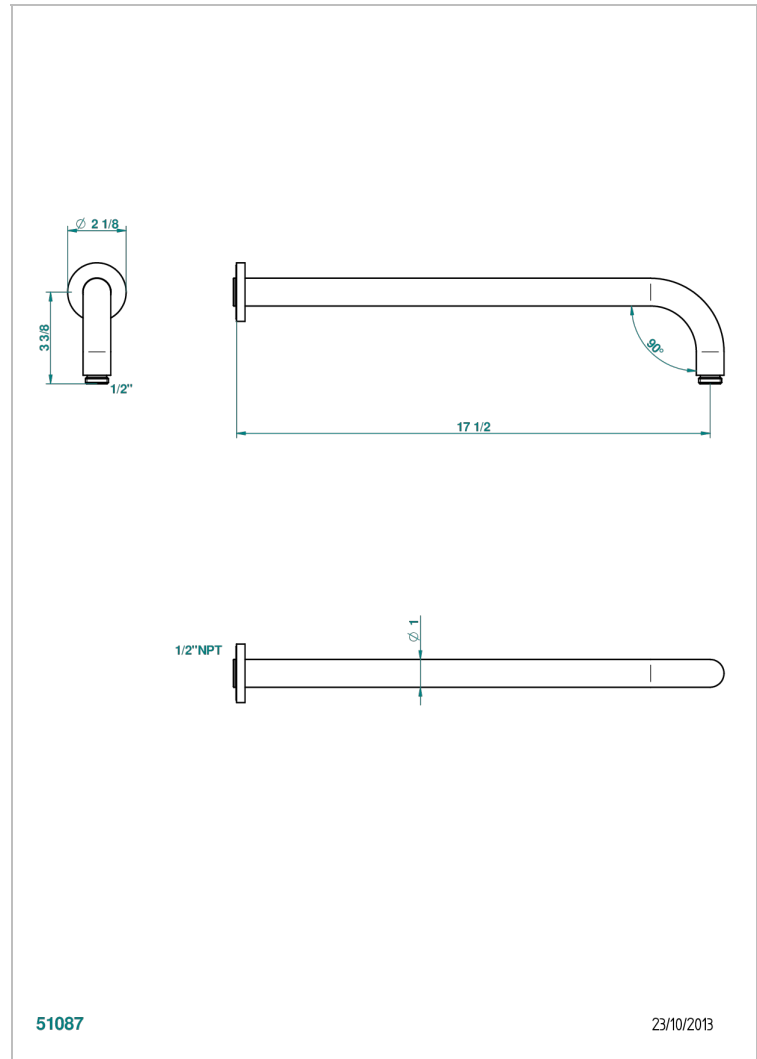

ISLAND

U5B-84L/US

Horizontal shower arm, 90°, lg: 17"

THG[®]
PARIS

51087

23/10/2013

CHARACTERISTIC

- Island
- Horizontal shower arm, 90°, lg: 17"