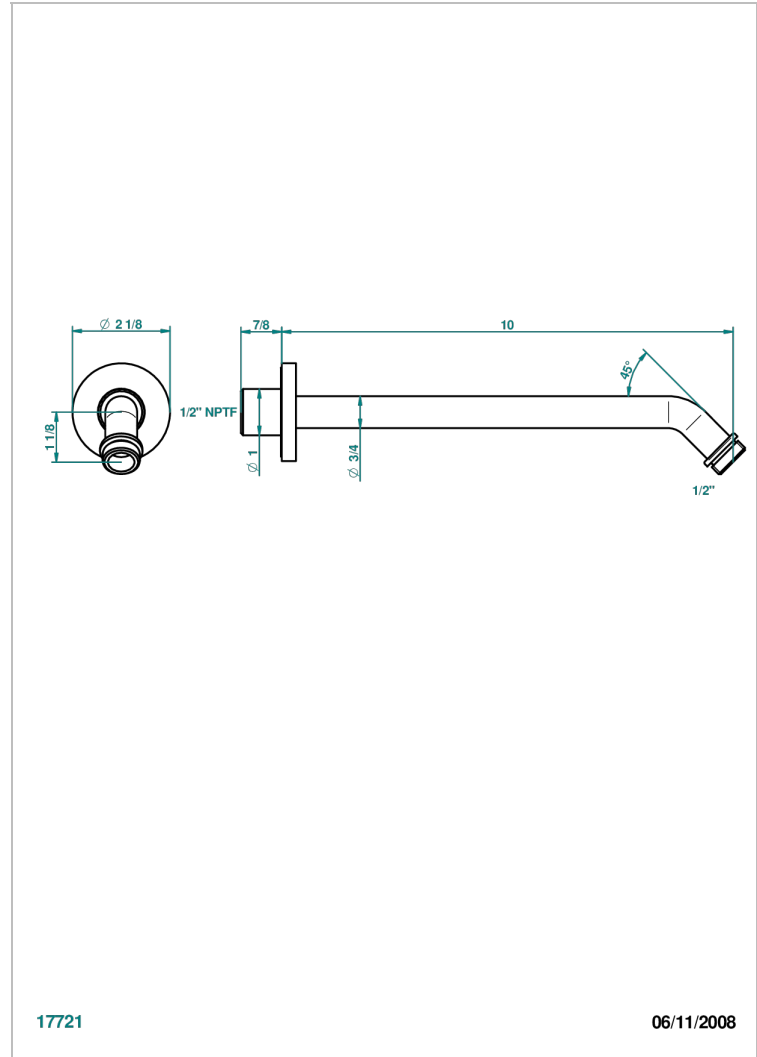

# ISLAND

U5B-84/US

Horizontal shower arm, 45°, lg: 10"

THG<sup>®</sup>  
PARIS

## CHARACTERISTIC

- Island
- Horizontal shower arm, 45°, lg: 10"