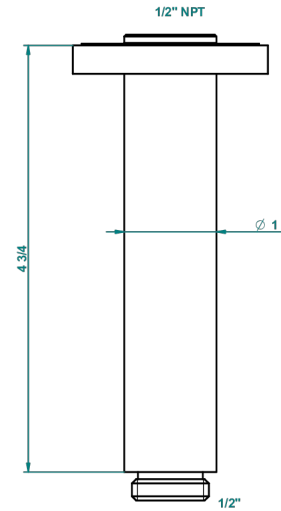

ISLAND

U5B-82V/US

Vertical shower arm ceiling mounted 1/2" connection

17725

21/09/2015

CHARACTERISTIC

- Island
- Vertical shower arm ceiling mounted 1/2" connection

AVAILABLE FINITIONS