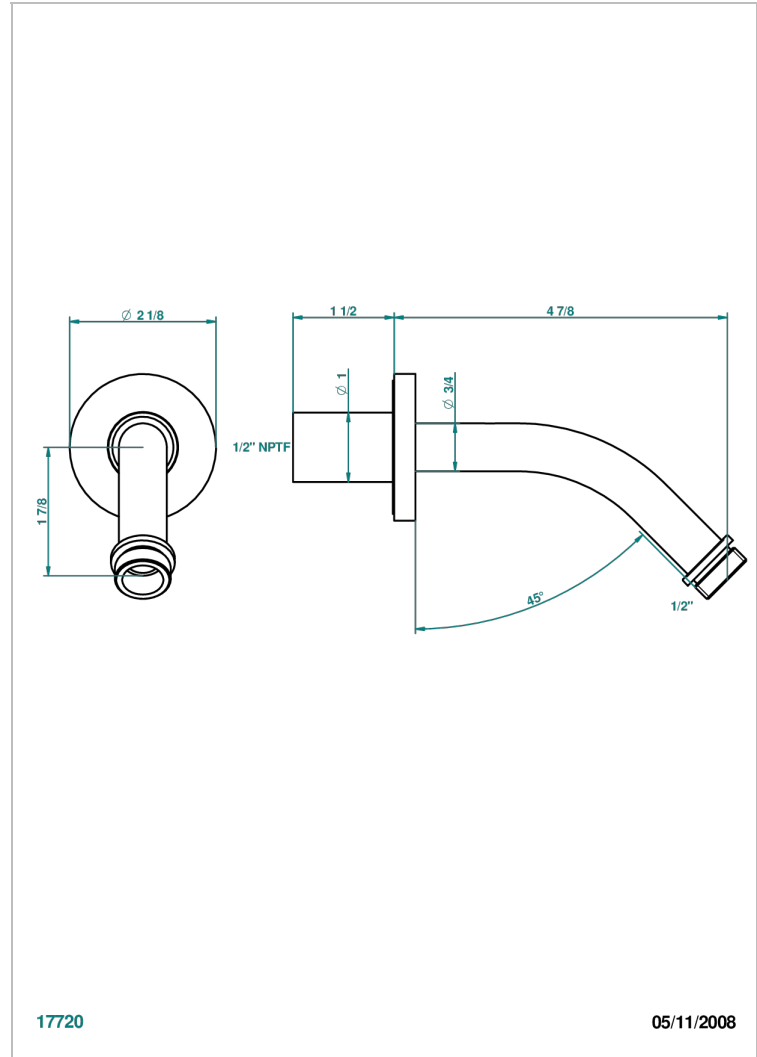

ISLAND

U5B-82/US

Horizontal shower arm, 45°, lg: 4" 3/4

17720

05/11/2008

CHARACTERISTIC

- Island
- Horizontal shower arm, 45°, lg: 4" 3/4

AVAILABLE FINITIONS