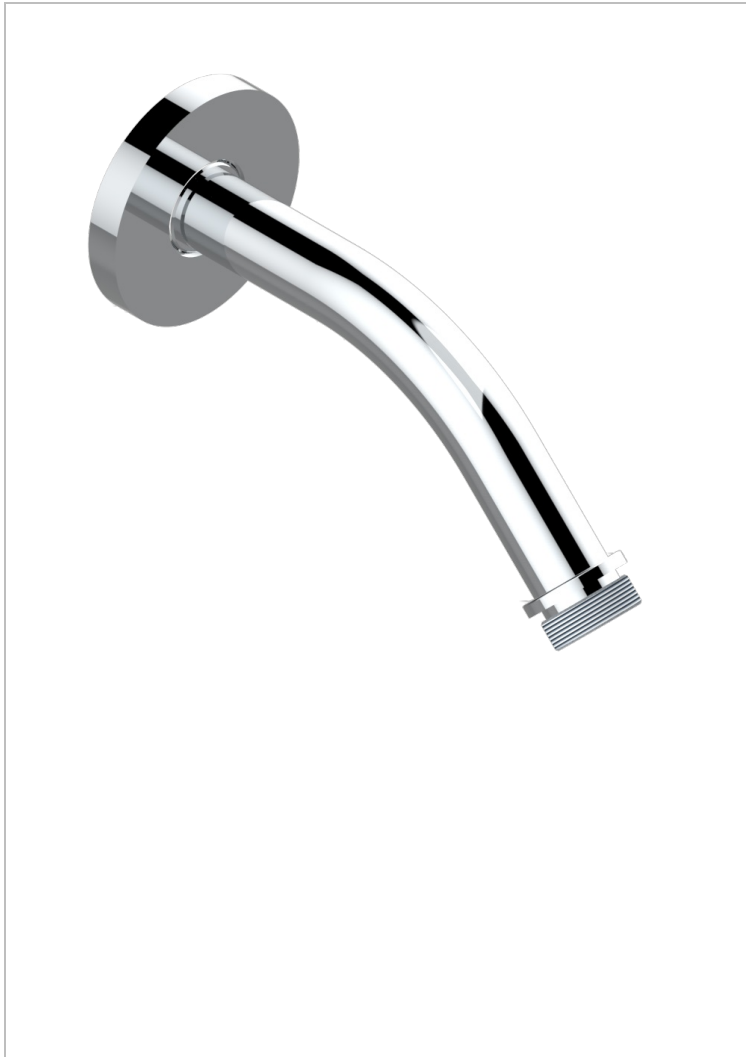

ISLAND

U5B-82/US

Horizontal shower arm, 45°, lg: 4" 3/4

17720

05/11/2008

CHARACTERISTIC

- Island
- Horizontal shower arm, 45°, lg: 4" 3/4

AVAILABLE FINITIONS

Black nickel - D24
Blush PVD - H62
Brass color PVD - H49
Brown bronze color PVD - F33
Chrome polished - A02
Chrome polished / gold polished - G02

Copper antique matt, coated - H07
Gold color PVD - H52
Gold mat - F07
Gold polished - F01
Gold satiney - F03
Graphite PVD - H64

Light coated bronze - D01
Matt Umber PVD - H67
Matt blush PVD - H60
Matt brass color PVD - H50
Matt brown bronze color PVD - F34
Matt chrome (American satin) - C02

Matt gold color PVD - H53
Matt graphite PVD - H65
Matt nickel (American satin) - C01
Matt nickel color PVD - H56
Nickel antique / Sovereign - H28
Nickel color PVD - H55

Nickel polished - B01
Rose Gold - F27
Satin chrome - C03
Silver polished, antique - H03
Silver rhodium - F18
Soft gold - F30