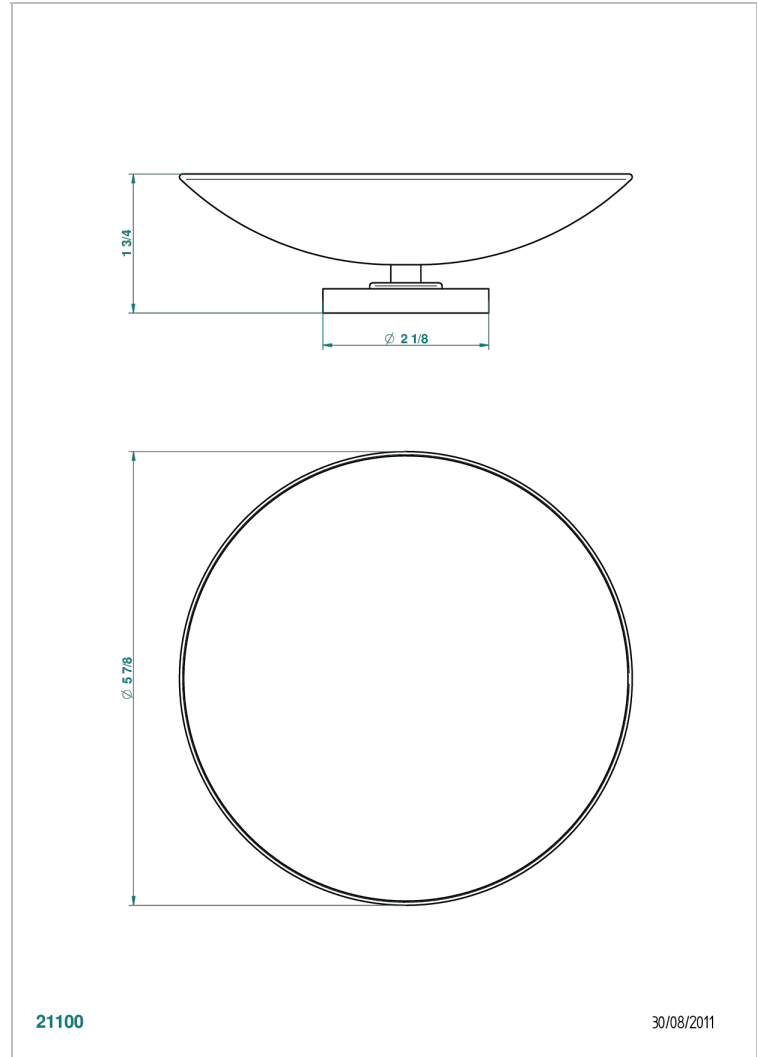

ISLAND

U5B-544GM

Soap dish, freestanding , 6" diameter

THG[®]
PARIS

21100

30/08/2011

CHARACTERISTIC

- Island
- Soap dish, freestanding , 6" diameter