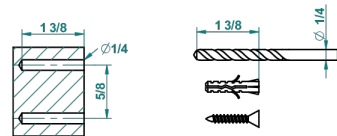

43273

12/11/2015

CHARACTERISTIC

- Island
- Metal toilet brush holder with brush with cover wall mounted

AVAILABLE FINITIONS

Black nickel - D24

Blush PVD - H62

Brass color PVD - H49

Brown bronze color PVD - F33

Chrome polished - A02

Chrome polished / gold polished - G02

Copper antique matt, coated - H07

Gold color PVD - H52

Gold mat - F07

Gold polished - F01

Gold satiney - F03

Graphite PVD - H64

Light coated bronze - D01

Matt Umber PVD - H67

Matt blush PVD - H60

Matt brass color PVD - H50

Matt brown bronze color PVD - F34

Matt chrome (American satin) - C02

Matt gold color PVD - H53

Matt graphite PVD - H65

Matt nickel (American satin) - C01

Matt nickel color PVD - H56

Nickel antique / Sovereign - H28

Nickel color PVD - H55

Nickel polished - B01

Rose Gold - F27

Satin chrome - C03

Silver polished, antique - H03

Silver rhodium - F18

Soft gold - F30