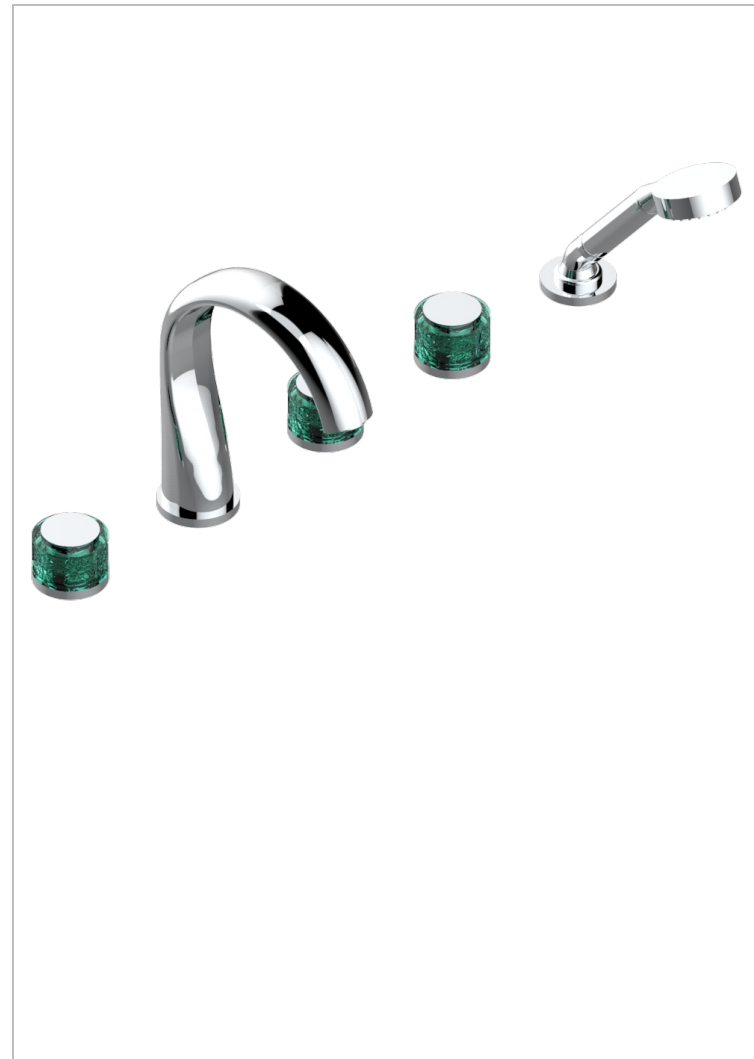

Roman tub set with 2 x 3/4" valves and rim mounted ceramic mixer with progressive cartridge and handshower

CHARACTERISTIC

- Island
- Roman tub set with 2 x 3/4" valves and rim mounted ceramic mixer with progressive cartridge and handshower

TECHNICAL SPECS

- Recommandé : 3 bars (max. 5 bars) - Advised : 43,5 psi (max. 72 psi)
- Bec : 35 l/min à 3 bars - Douchette : 9,5 l/min à 3 bars
- Spout : 9.26 gpm at 43.5 psi - Handshower : 2.5 gpm at 43.5 psi

AVAILABLE FINITIONS

Black nickel - D24
Blush PVD - H62
Brass color PVD - H49
Brown bronze color PVD - F33
Chrome polished - A02
Chrome polished / gold polished - G02

Copper antique matt, coated - H07
Gold color PVD - H52
Gold mat - F07
Gold polished - F01
Gold satiney - F03
Graphite PVD - H64

Nickel polished - B01
Rose Gold - F27
Satin chrome - C03
Silver polished, antique - H03
Silver rhodium - F18
Soft gold - F30