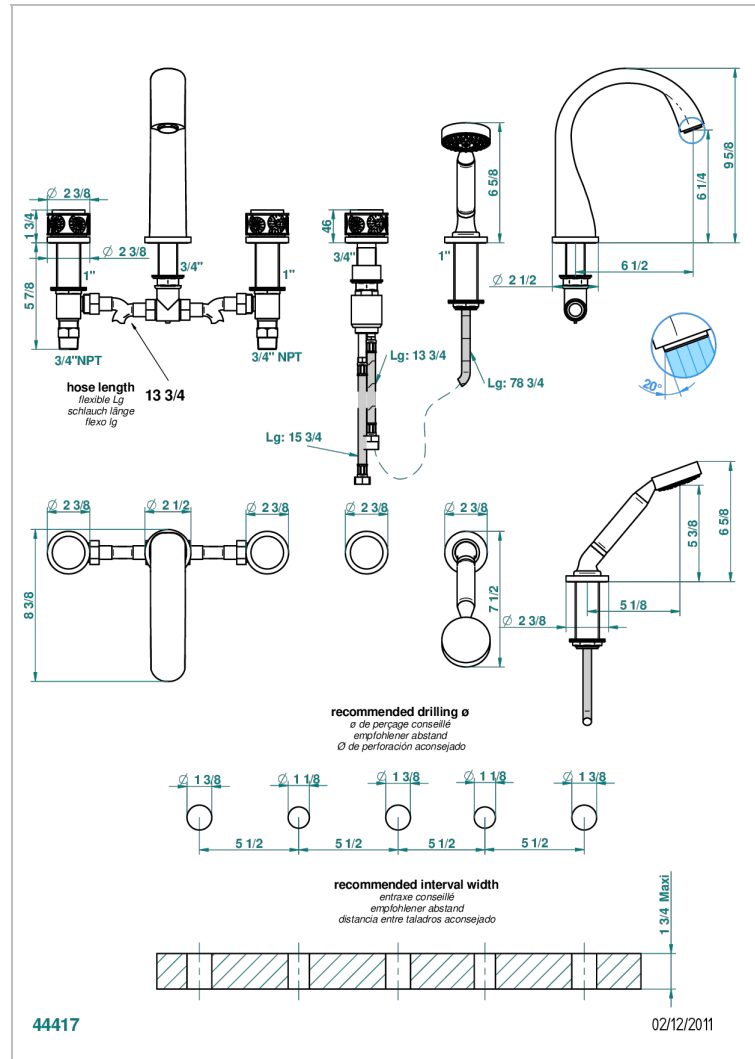

Roman tub set with 2 x 3/4" valves and rim mounted ceramic mixer with progressive cartridge and handshower

CHARACTERISTIC

- Island
- Roman tub set with 2 x 3/4" valves and rim mounted ceramic mixer with progressive cartridge and handshower

TECHNICAL SPECS

- Recommandé : 3 bars (max. 5 bars) - Advised : 43,5 psi (max. 72 psi)
- Bec : 35 l/min à 3 bars - Douchette : 9,5 l/min à 3 bars
- Spout : 9.26 gpm at 43.5 psi - Handshower : 2.5 gpm at 43.5 psi