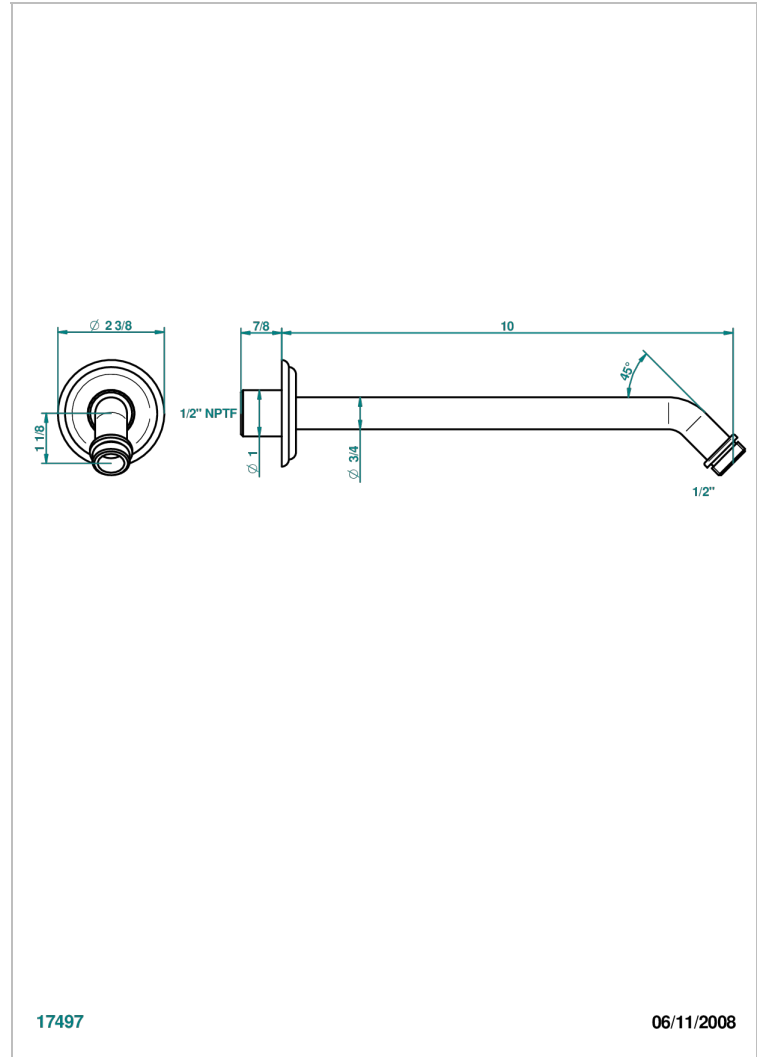

# FLORE

U5A-84/US

Horizontal shower arm, 45°, lg: 10"

17497

06/11/2008

## CHARACTERISTIC

- Flore
- Horizontal shower arm, 45°, lg: 10"