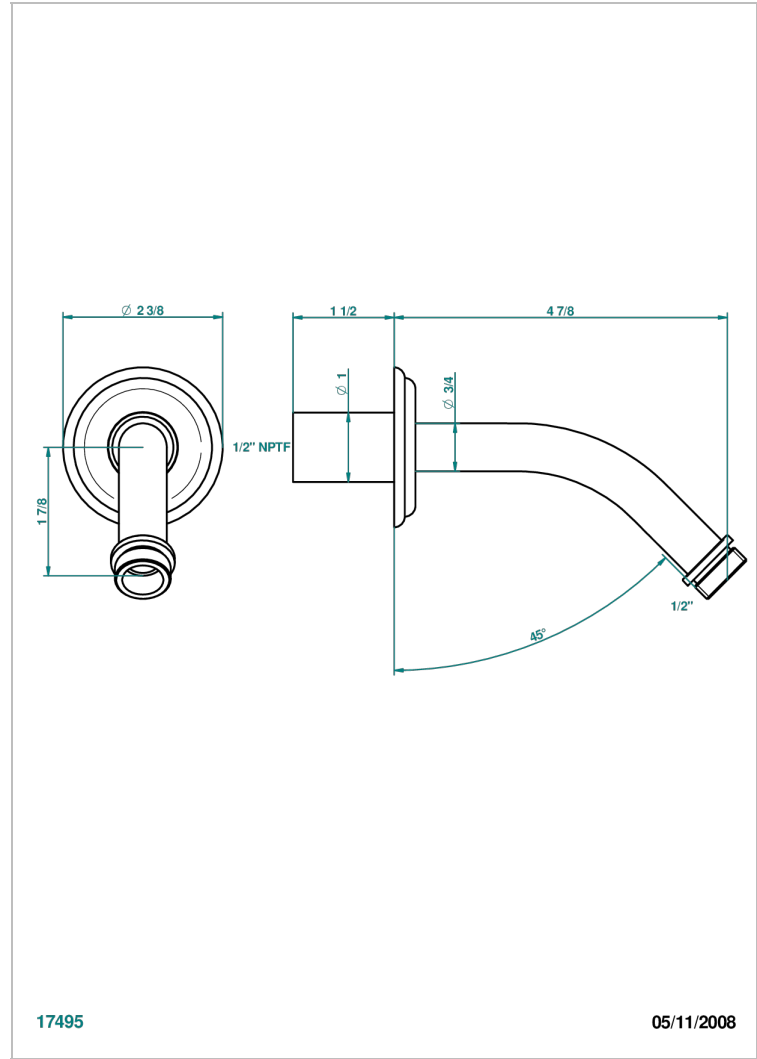

FLORE

U5A-82/US

Horizontal shower arm, 45°, lg: 4" 3/4

THG[®]
PARIS

17495

05/11/2008

CHARACTERISTIC

- Flore
- Horizontal shower arm, 45°, lg: 4" 3/4