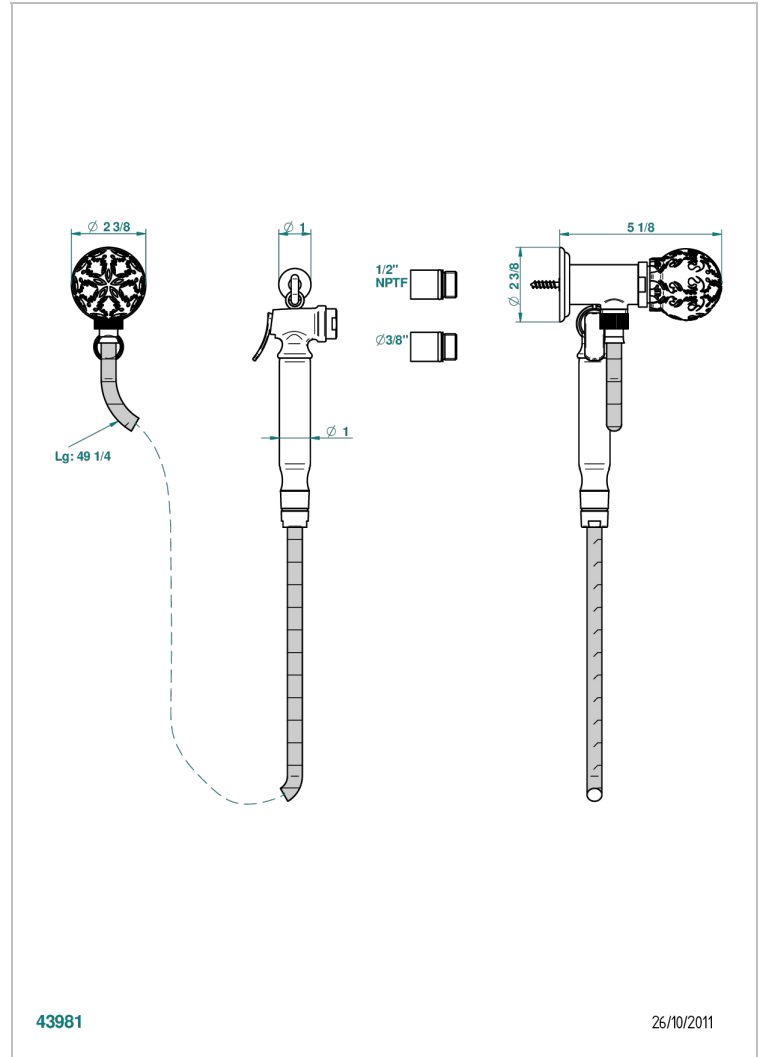

FLORE

U5A-5840/8US

Handheld spray bidet with hose, elbow and hook

CHARACTERISTIC

- Flore
- Handheld spray bidet with hose, elbow and hook

TECHNICAL SPECS

- Recommandé : 3 bars (max. 5 bars) - Advised : 43,5 psi (max. 72 psi)
- 9,5 l/min à 3 bars (2.5 gpm at 43.5 psi)

AVAILABLE FINITIONS

- Chrome polished - A02
- Chrome polished / gold polished - G02
- Gold polished - F01
- Nickel polished - B01