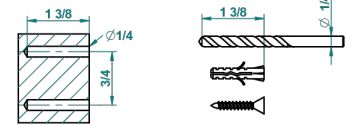

41777

29/03/2017

CHARACTERISTIC

- Flore
- Toilet paper holder, single mount without cover

AVAILABLE FINITIONS

Black nickel - D24
Blush PVD - H62
Brass color PVD - H49
Brown bronze color PVD - F33
Chrome polished - A02
Chrome polished / gold polished - G02

Copper antique matt, coated - H07
Gold color PVD - H52
Gold mat - F07
Gold polished - F01
Gold satiney - F03
Graphite PVD - H64

Light coated bronze - D01
Matt Umber PVD - H67
Matt blush PVD - H60
Matt brass color PVD - H50
Matt brown bronze color PVD - F34
Matt chrome (American satin) - C02

Matt gold color PVD - H53
Matt graphite PVD - H65
Matt nickel (American satin) - C01
Matt nickel color PVD - H56
Nickel antique / Sovereign - H28
Nickel color PVD - H55

Nickel polished - B01
Rose Gold - F27
Satin chrome - C03
Silver polished, antique - H03
Silver rhodium - F18
Soft gold - F30