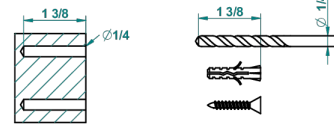

FLORE

U5A-538AC

Toilet paper holder, single mount with cover

THG
PARIS

41778

08/02/2017

CHARACTERISTIC

- Flore
- Toilet paper holder, single mount with cover

AVAILABLE FINITIONS

Black nickel - D24
Blush PVD - H62
Brass color PVD - H49
Brown bronze color PVD - F33
Chrome polished - A02
Chrome polished / gold polished - G02

Copper antique matt, coated - H07
Gold color PVD - H52
Gold mat - F07
Gold polished - F01
Gold satiny - F03
Graphite PVD - H64

Light coated bronze - D01
Matt Umber PVD - H67
Matt blush PVD - H60
Matt brass color PVD - H50
Matt brown bronze color PVD - F34
Matt chrome (American satin) - C02

Matt gold color PVD - H53
Matt graphite PVD - H65
Matt nickel (American satin) - C01
Matt nickel color PVD - H56
Nickel antique / Sovereign - H28
Nickel color PVD - H55

Nickel polished - B01
Rose Gold - F27
Satin chrome - C03
Silver polished, antique - H03
Silver rhodium - F18
Soft gold - F30