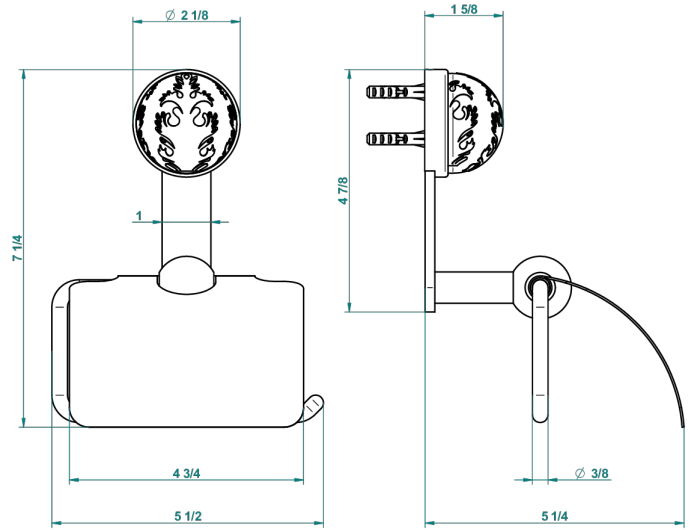

FLORE

U5A-538AC

Toilet paper holder, single mount with cover

THG
PARIS

41778

08/02/2017

CHARACTERISTIC

- Flore
- Toilet paper holder, single mount with cover

AVAILABLE FINITIONS

Black nickel - D24
Blush PVD - H62
Brass color PVD - H49
Brown bronze color PVD - F33
Chrome polished - A02
Chrome polished / gold polished - G02

Copper antique matt, coated - H07
Gold color PVD - H52
Gold mat - F07
Gold polished - F01
Gold satiny - F03
Graphite PVD - H64

Light coated bronze - D01
Matt Umber PVD - H67
Matt blush PVD - H60
Matt brass color PVD - H50
Matt brown bronze color PVD - F34
Matt chrome (American satin) - C02

Matt gold color PVD - H53
Matt graphite PVD - H65
Matt nickel (American satin) - C01
Matt nickel color PVD - H56
Nickel antique / Sovereign - H28
Nickel color PVD - H55

Nickel polished - B01
Rose Gold - F27
Satin chrome - C03
Silver polished, antique - H03
Silver rhodium - F18
Soft gold - F30