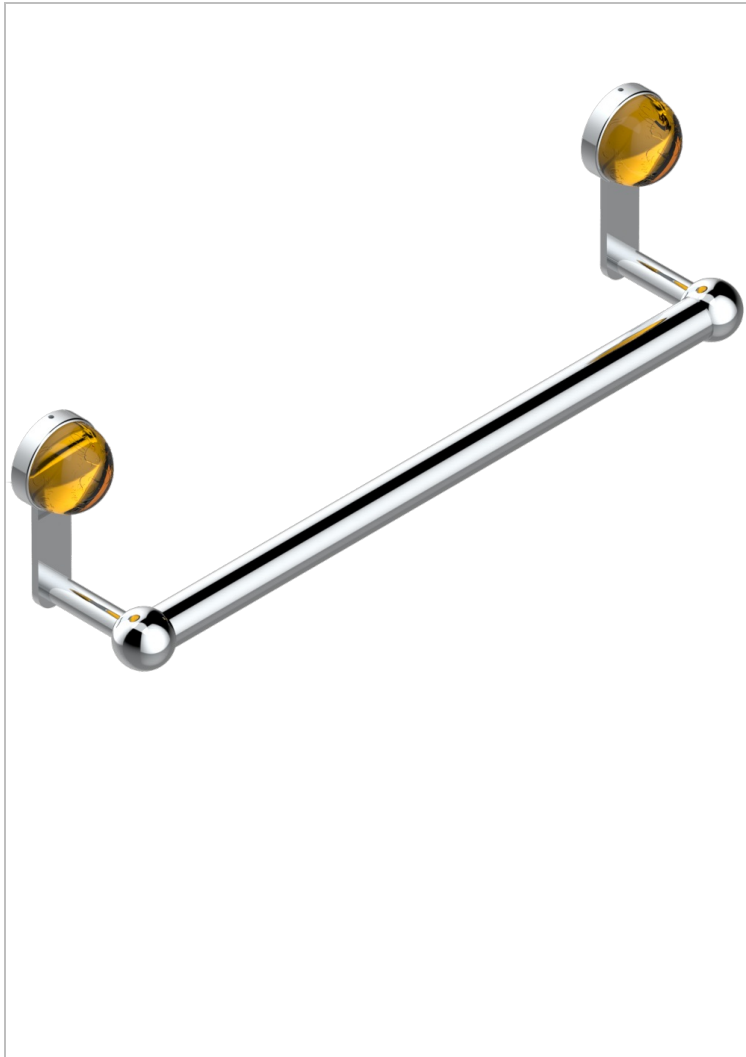

# FLORE

U5A-26/45

Towel bar, 18" long

## CHARACTERISTIC

- Flore
- Towel bar, 18" long

## AVAILABLE FINITIONS

Black nickel - D24  
 Blush PVD - H62  
 Brass color PVD - H49  
 Brown bronze color PVD - F33  
 Chrome polished - A02  
 Chrome polished / gold polished - G02

Copper antique matt, coated - H07  
 Gold color PVD - H52  
 Gold mat - F07  
 Gold polished - F01  
 Gold satiney - F03  
 Graphite PVD - H64

Light coated bronze - D01  
 Matt Umber PVD - H67  
 Matt blush PVD - H60  
 Matt brass color PVD - H50  
 Matt brown bronze color PVD - F34  
 Matt chrome (American satin) - C02

Matt gold color PVD - H53  
 Matt graphite PVD - H65  
 Matt nickel (American satin) - C01  
 Matt nickel color PVD - H56  
 Nickel antique / Sovereign - H28  
 Nickel color PVD - H55