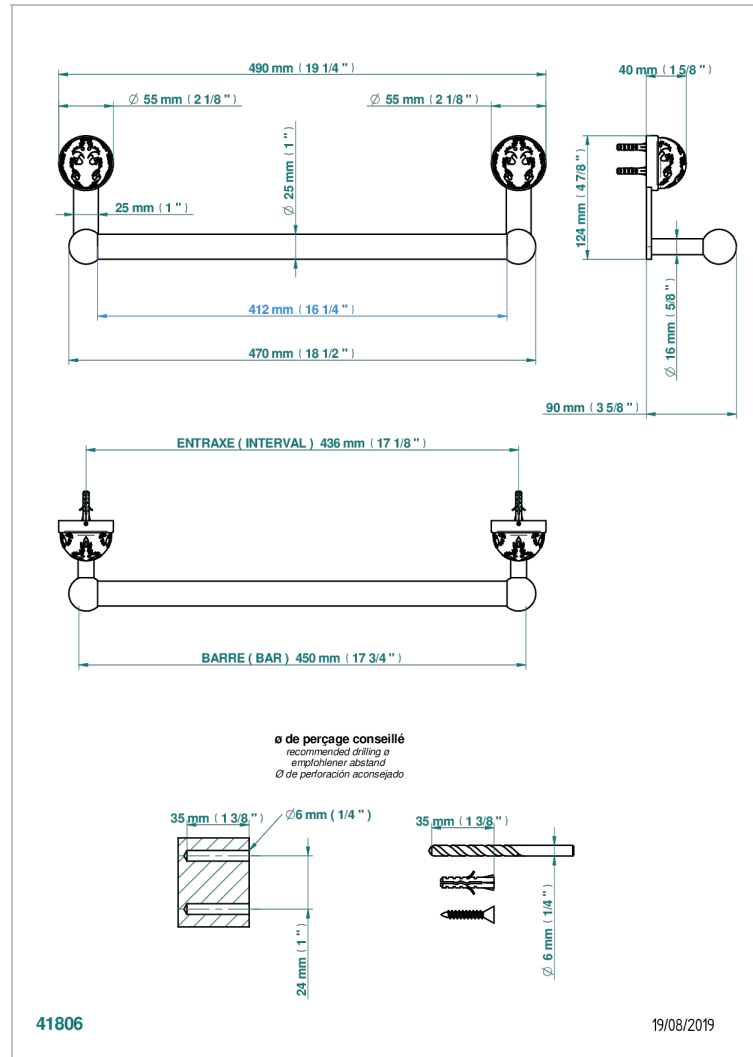

# FLORE

U5A-26/45

Towel bar, 18" long

## CHARACTERISTIC

- Flore
- Towel bar, 18" long