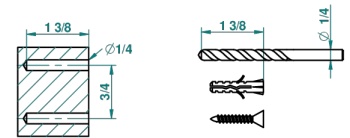

41771

30/03/2011

CHARACTERISTIC

- Flore
- Robe hook single small

AVAILABLE FINITIONS

Black nickel - D24
Blush PVD - H62
Brass color PVD - H49
Brown bronze color PVD - F33
Chrome polished - A02
Chrome polished / gold polished - G02

Copper antique matt, coated - H07
Gold color PVD - H52
Gold mat - F07
Gold polished - F01
Gold satiney - F03
Graphite PVD - H64

Light coated bronze - D01
Matt Umber PVD - H67
Matt blush PVD - H60
Matt brass color PVD - H50
Matt brown bronze color PVD - F34
Matt chrome (American satin) - C02

Matt gold color PVD - H53
Matt graphite PVD - H65
Matt nickel (American satin) - C01
Matt nickel color PVD - H56
Nickel antique / Sovereign - H28
Nickel color PVD - H55

Nickel polished - B01
Rose Gold - F27
Satin chrome - C03
Silver polished, antique - H03
Silver rhodium - F18
Soft gold - F30