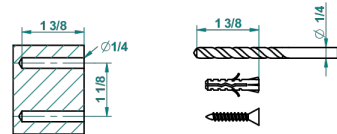

28537

27/10/2015

CHARACTERISTIC

- Flore
- Metal toilet brush holder with brush with cover wall mounted

AVAILABLE FINITIONS

Black nickel - D24
Blush PVD - H62
Brass color PVD - H49
Brown bronze color PVD - F33
Chrome polished - A02
Chrome polished / gold polished - G02

Copper antique matt, coated - H07
Gold color PVD - H52
Gold mat - F07
Gold polished - F01
Gold satiny - F03
Graphite PVD - H64

Light coated bronze - D01
Matt Umber PVD - H67
Matt blush PVD - H60
Matt brass color PVD - H50
Matt brown bronze color PVD - F34
Matt chrome (American satin) - C02

Matt gold color PVD - H53
Matt graphite PVD - H65
Matt nickel (American satin) - C01
Matt nickel color PVD - H56
Nickel antique / Sovereign - H28
Nickel color PVD - H55

Nickel polished - B01
Rose Gold - F27
Satin chrome - C03
Silver polished, antique - H03
Silver rhodium - F18
Soft gold - F30