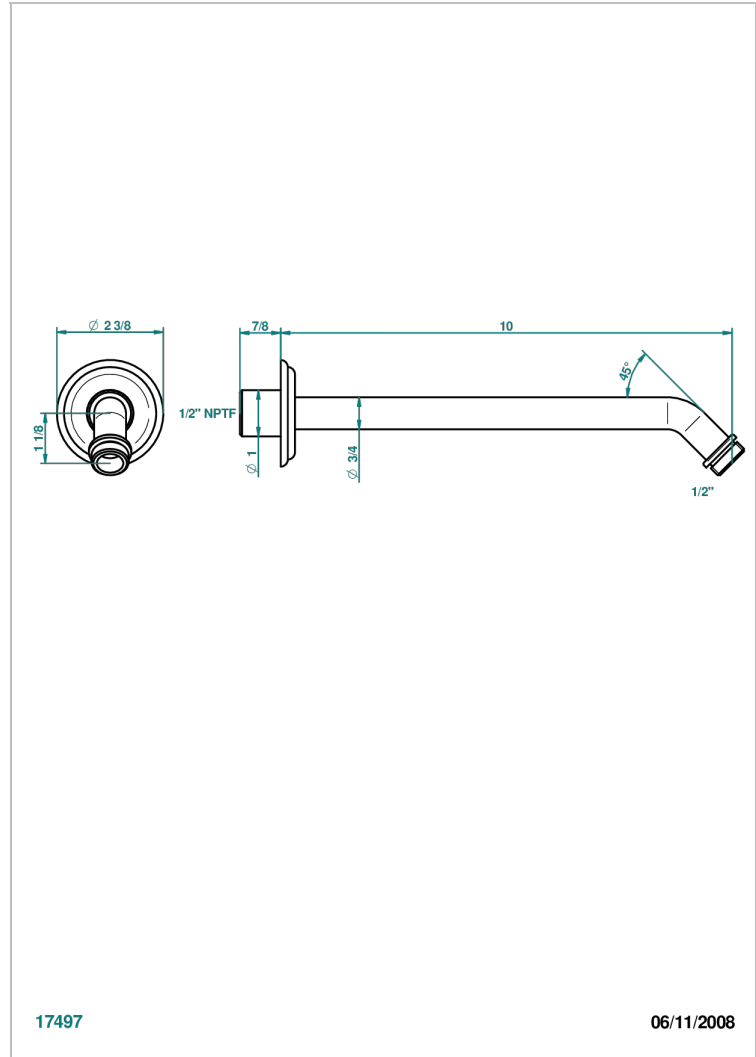

DUOMO CRYSTAL

U4F-84/US

Horizontal shower arm, 45°, lg: 10"

THG[®]
PARIS

17497

06/11/2008

CHARACTERISTIC

- Duomo crystal
- Horizontal shower arm, 45°, lg: 10"