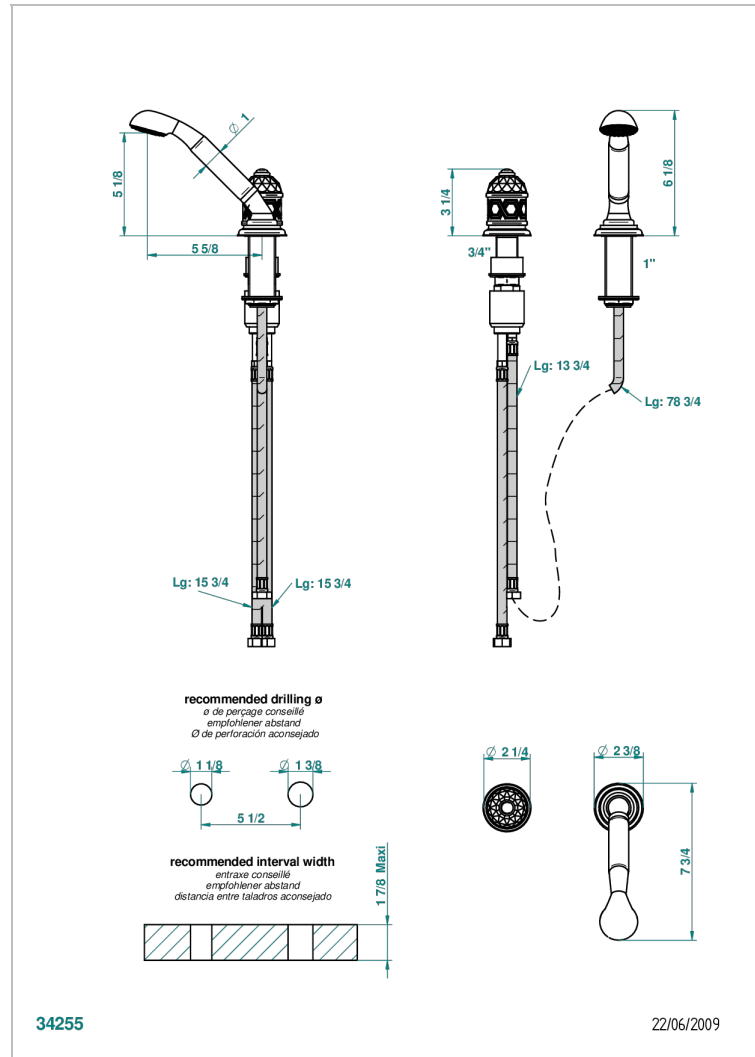

# DUOMO CRYSTAL

U4F-6532/60A

Deck mounted mixer with handshower, progressive cartridge

## CHARACTERISTIC

- Duomo crystal
- Deck mounted mixer with handshower, progressive cartridge