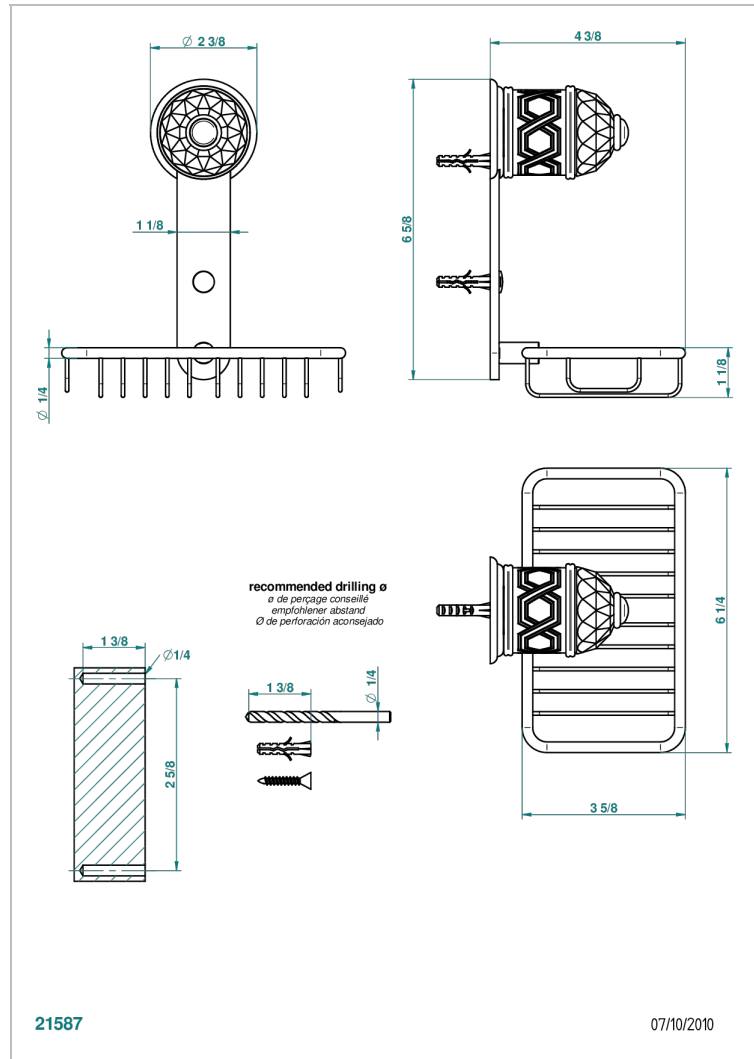

DUOMO CRYSTAL

U4F-620

Soap basket, wall mounted 6"1/4 x 3"5/8

CHARACTERISTIC

- Duomo crystal
- Soap basket, wall mounted 6"1/4 x 3"5/8

AVAILABLE FINITIONS

Black nickel - D24
 Blush PVD - H62
 Brass color PVD - H49
 Brown bronze color PVD - F33
 Chrome polished - A02
 Chrome polished / gold polished - G02