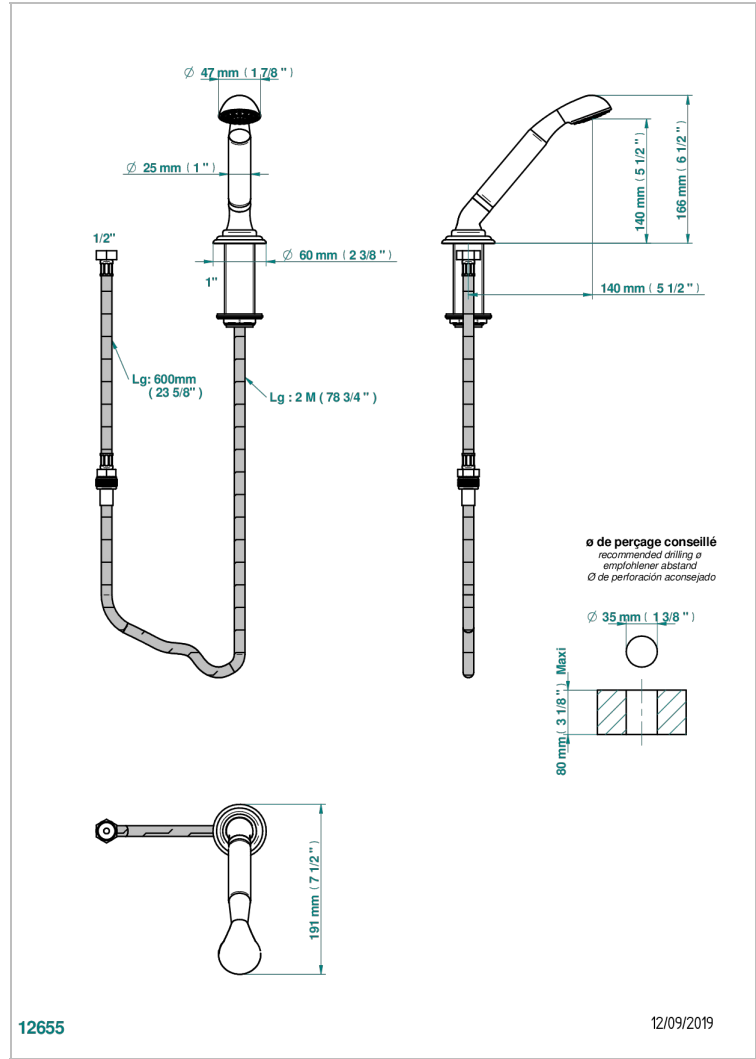

DUOMO CRYSTAL

U4F-60A

Deck mounted hand shower, with hose

CHARACTERISTIC

- Duomo crystal
- Deck mounted hand shower, with hose

TECHNICAL SPECS

- Recommandé : 3 bars (max. 5 bars) - Advised : 43,5 psi (max. 72 psi)
- 9,5 l/min à 3 bars (2.5 gpm at 43.5 psi)

AVAILABLE FINITIONS

Black nickel - D24
Blush PVD - H62
Brass color PVD - H49
Brown bronze color PVD - F33
Chrome polished - A02
Chrome polished / gold polished - G02

Copper antique matt, coated - H07
Gold color PVD - H52
Gold mat - F07
Gold polished - F01
Gold satiney - F03
Graphite PVD - H64