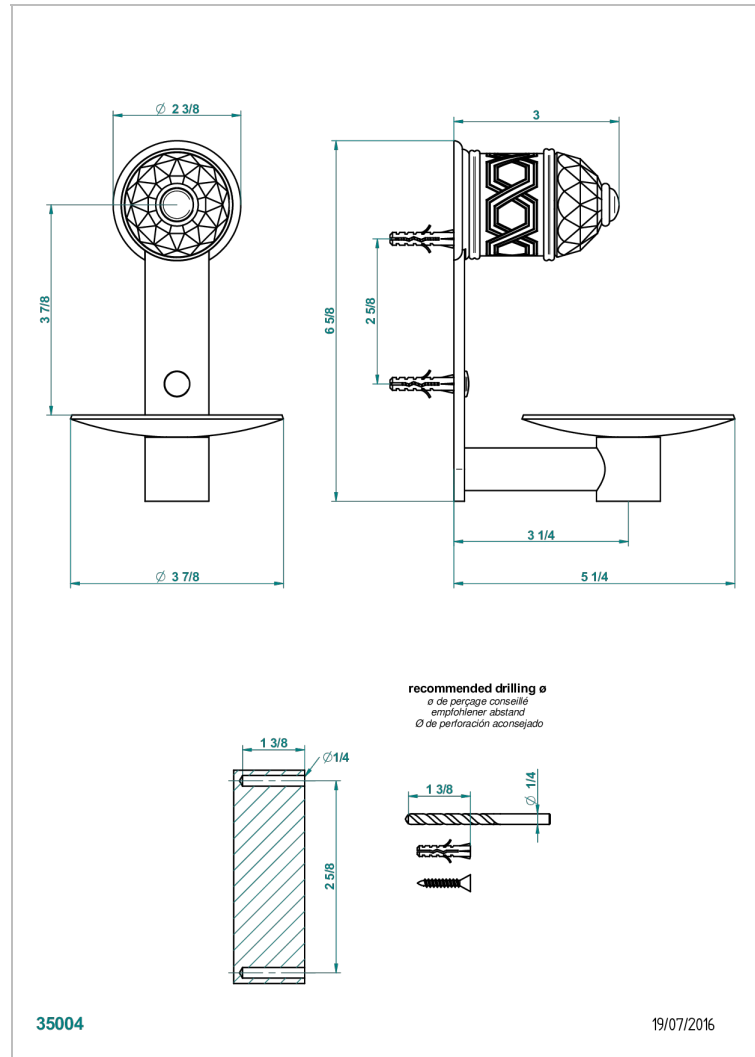

DUOMO CRYSTAL

U4F-546

Soap dish, wall mounted, 4" diameter

CHARACTERISTIC

- Duomo crystal
- Soap dish, wall mounted, 4" diameter

AVAILABLE FINITIONS

Black nickel - D24

Blush PVD - H62