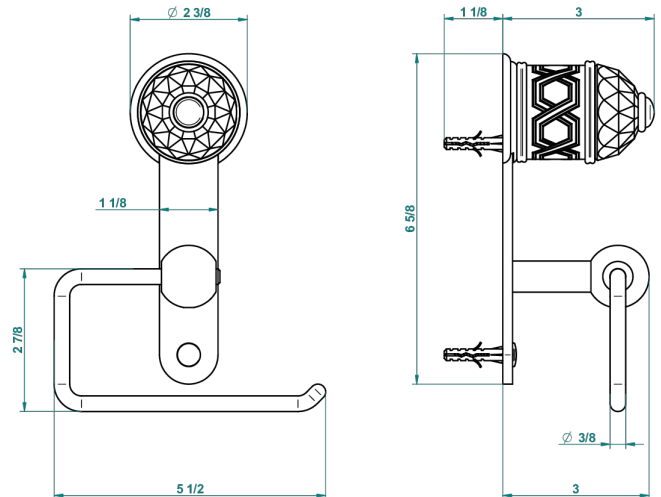

DUOMO CRYSTAL

U4F-538A

Toilet paper holder, single mount without cover

THG®
PARIS

24362

29/03/2017

CHARACTERISTIC

- Duomo crystal
- Toilet paper holder, single mount without cover

AVAILABLE FINITIONS

Black nickel - D24
Blush PVD - H62
Brass color PVD - H49
Brown bronze color PVD - F33
Chrome polished - A02
Chrome polished / gold polished - G02

Copper antique matt, coated - H07
Gold color PVD - H52
Gold mat - F07
Gold polished - F01
Gold satiny - F03
Graphite PVD - H64

Light coated bronze - D01
Matt Umber PVD - H67
Matt blush PVD - H60
Matt brass color PVD - H50
Matt brown bronze color PVD - F34
Matt chrome (American satin) - C02

Matt gold color PVD - H53
Matt graphite PVD - H65
Matt nickel (American satin) - C01
Matt nickel color PVD - H56
Nickel antique / Sovereign - H28
Nickel color PVD - H55

Nickel polished - B01
Rose Gold - F27
Satin chrome - C03
Silver polished, antique - H03
Silver rhodium - F18
Soft gold - F30