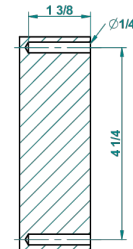

DUOMO CRYSTAL

U4F-538A

Toilet paper holder, single mount without cover

THG®
PARIS

24362

29/03/2017

CHARACTERISTIC

- Duomo crystal
- Toilet paper holder, single mount without cover

AVAILABLE FINITIONS

Black nickel - D24
Blush PVD - H62
Brass color PVD - H49
Brown bronze color PVD - F33
Chrome polished - A02
Chrome polished / gold polished - G02

Copper antique matt, coated - H07
Gold color PVD - H52
Gold mat - F07
Gold polished - F01
Gold satiny - F03
Graphite PVD - H64

Light coated bronze - D01
Matt Umber PVD - H67
Matt blush PVD - H60
Matt brass color PVD - H50
Matt brown bronze color PVD - F34
Matt chrome (American satin) - C02

Matt gold color PVD - H53
Matt graphite PVD - H65
Matt nickel (American satin) - C01
Matt nickel color PVD - H56
Nickel antique / Sovereign - H28
Nickel color PVD - H55

Nickel polished - B01
Rose Gold - F27
Satin chrome - C03
Silver polished, antique - H03
Silver rhodium - F18
Soft gold - F30