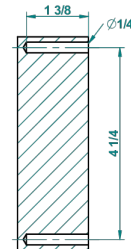

DUOMO CRYSTAL

U4F-538AC

Toilet paper holder, single mount with cover

THG®
PARIS

21260

08/02/2017

CHARACTERISTIC

- Duomo crystal
- Toilet paper holder, single mount with cover

AVAILABLE FINITIONS

Black nickel - D24
Blush PVD - H62
Brass color PVD - H49
Brown bronze color PVD - F33
Chrome polished - A02
Chrome polished / gold polished - G02

Copper antique matt, coated - H07
Gold color PVD - H52
Gold mat - F07
Gold polished - F01
Gold satiney - F03
Graphite PVD - H64

Light coated bronze - D01
Matt Umber PVD - H67
Matt blush PVD - H60
Matt brass color PVD - H50
Matt brown bronze color PVD - F34
Matt chrome (American satin) - C02

Matt gold color PVD - H53
Matt graphite PVD - H65
Matt nickel (American satin) - C01
Matt nickel color PVD - H56
Nickel antique / Sovereign - H28
Nickel color PVD - H55

Nickel polished - B01
Rose Gold - F27
Satin chrome - C03
Silver polished, antique - H03
Silver rhodium - F18
Soft gold - F30