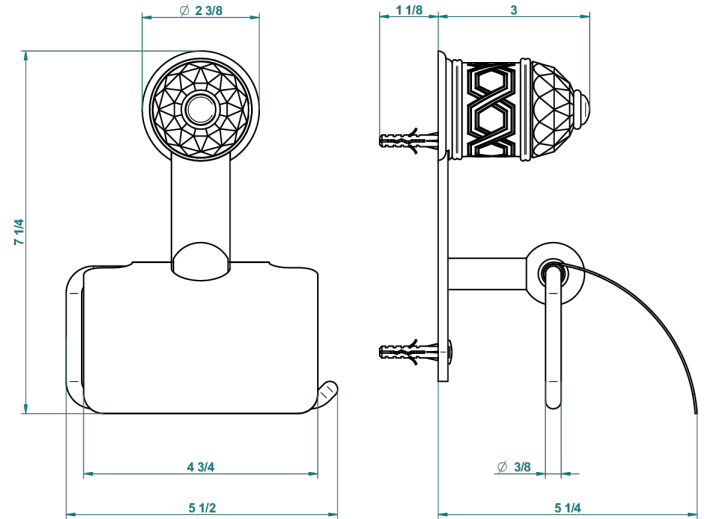

DUOMO CRYSTAL

U4F-538AC

Toilet paper holder, single mount with cover

THG®
PARIS

21260

08/02/2017

CHARACTERISTIC

- Duomo crystal
- Toilet paper holder, single mount with cover

AVAILABLE FINITIONS

Black nickel - D24
Blush PVD - H62
Brass color PVD - H49
Brown bronze color PVD - F33
Chrome polished - A02
Chrome polished / gold polished - G02

Copper antique matt, coated - H07
Gold color PVD - H52
Gold mat - F07
Gold polished - F01
Gold satiney - F03
Graphite PVD - H64

Light coated bronze - D01
Matt Umber PVD - H67
Matt blush PVD - H60
Matt brass color PVD - H50
Matt brown bronze color PVD - F34
Matt chrome (American satin) - C02

Matt gold color PVD - H53
Matt graphite PVD - H65
Matt nickel (American satin) - C01
Matt nickel color PVD - H56
Nickel antique / Sovereign - H28
Nickel color PVD - H55

Nickel polished - B01
Rose Gold - F27
Satin chrome - C03
Silver polished, antique - H03
Silver rhodium - F18
Soft gold - F30