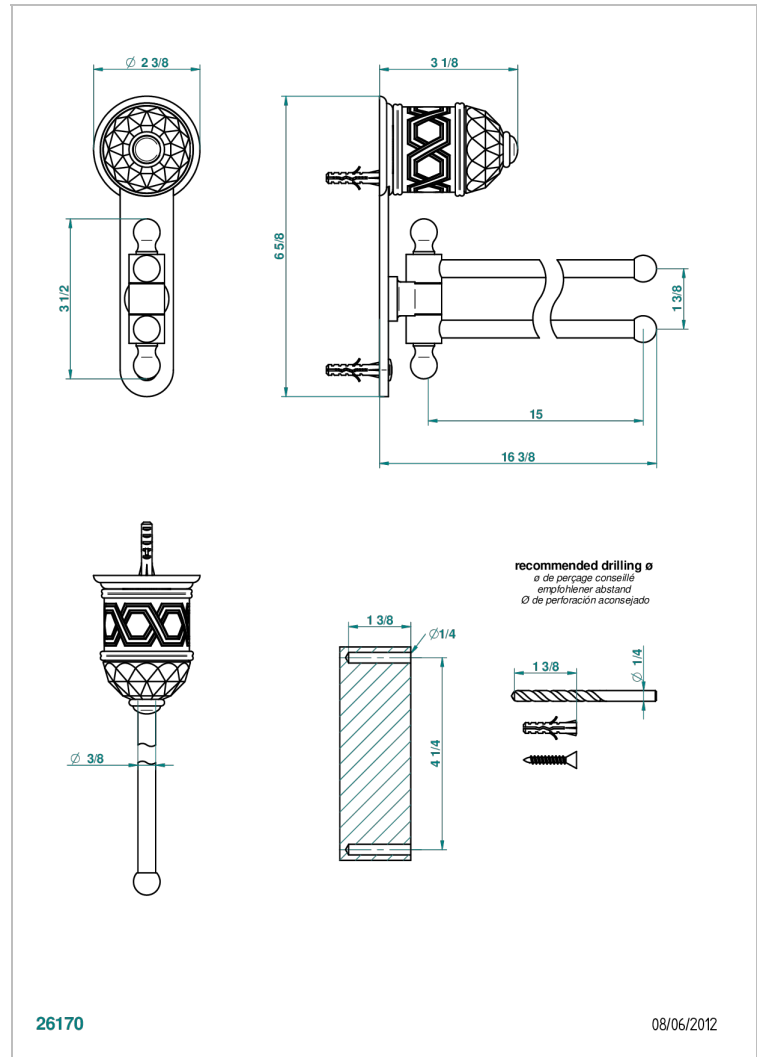

DUOMO CRYSTAL

U4F-522

Towel bar 15 3/4" long, double swivel

THG[®]
PARIS

26170

08/06/2012

CHARACTERISTIC

- Duomo crystal
- Towel bar 15 3/4" long, double swivel

AVAILABLE FINITIONS

Black nickel - D24
Blush PVD - H62
Brass color PVD - H49
Brown bronze color PVD - F33
Chrome polished - A02
Chrome polished / gold polished - G02

Copper antique matt, coated - H07
Gold color PVD - H52
Gold mat - F07
Gold polished - F01
Gold satiny - F03
Graphite PVD - H64