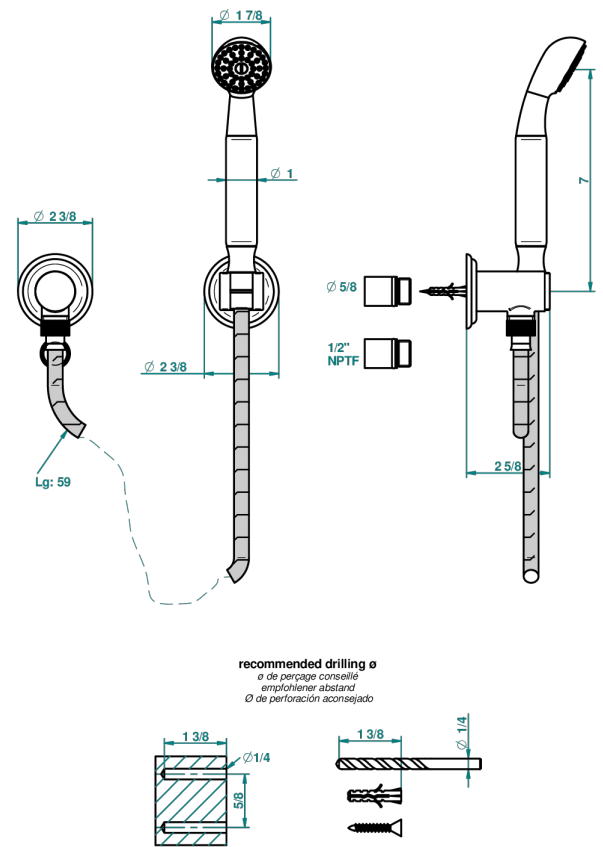

# DUOMO CRYSTAL

U4F-52/US

Wall mounted handshower with separate fixed hook

20258

26/01/2011

## CHARACTERISTIC

- Duomo crystal
- Wall mounted handshower with separate fixed hook

Nickel antique / Sovereign - H28

Nickel color PVD - H55

Nickel polished - B01

Rose Gold - F27

Satin chrome - C03

Silver polished, antique - H03

Silver rhodium - F18

Soft gold - F30