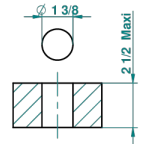

DUOMO CRYSTAL

U4F-504VGUS

2-function deck diverter with trim

26809

03/09/2013

CHARACTERISTIC

- Duomo crystal
- 2-function deck diverter with trim

AVAILABLE FINITIONS

Black nickel - D24

Blush PVD - H62

Brass color PVD - H49

Brown bronze color PVD - F33

Chrome polished - A02

Chrome polished / gold polished - G02

Copper antique matt, coated - H07

Gold color PVD - H52

Gold mat - F07

Gold polished - F01

Gold satiney - F03

Graphite PVD - H64

Light coated bronze - D01

Matt Umber PVD - H67

Matt blush PVD - H60

Matt brass color PVD - H50

Matt brown bronze color PVD - F34

Matt chrome (American satin) - C02

Matt gold color PVD - H53

Matt graphite PVD - H65

Matt nickel (American satin) - C01

Matt nickel color PVD - H56

Nickel antique / Sovereign - H28

Nickel color PVD - H55

Nickel polished - B01

Rose Gold - F27

Satin chrome - C03

Silver polished, antique - H03

Silver rhodium - F18

Soft gold - F30