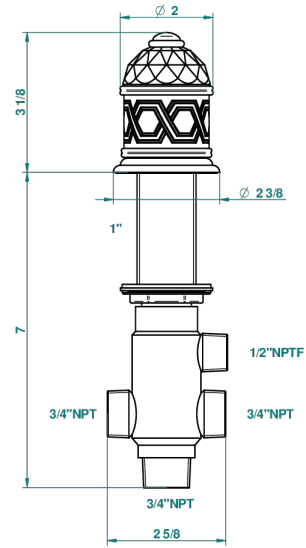

DUOMO CRYSTAL

U4F-504VGUS

2-function deck diverter with trim

26809

03/09/2013

CHARACTERISTIC

- Duomo crystal
- 2-function deck diverter with trim

AVAILABLE FINITIONS

Black nickel - D24

Blush PVD - H62

Brass color PVD - H49

Brown bronze color PVD - F33

Chrome polished - A02

Chrome polished / gold polished - G02

Copper antique matt, coated - H07

Gold color PVD - H52

Gold mat - F07

Gold polished - F01

Gold satiney - F03

Graphite PVD - H64

Light coated bronze - D01

Matt Umber PVD - H67

Matt blush PVD - H60

Matt brass color PVD - H50

Matt brown bronze color PVD - F34

Matt chrome (American satin) - C02

Matt gold color PVD - H53

Matt graphite PVD - H65

Matt nickel (American satin) - C01

Matt nickel color PVD - H56

Nickel antique / Sovereign - H28

Nickel color PVD - H55

Nickel polished - B01

Rose Gold - F27

Satin chrome - C03

Silver polished, antique - H03

Silver rhodium - F18

Soft gold - F30