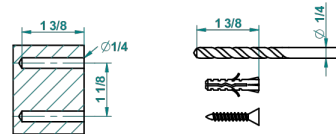

DUOMO CRYSTAL

U4F-4720C

Metal toilet brush holder with brush with cover wall mounted

23559

12/01/2016

CHARACTERISTIC

- Duomo crystal
- Metal toilet brush holder with brush with cover wall mounted

AVAILABLE FINITIONS

Black nickel - D24

Blush PVD - H62

Brass color PVD - H49

Brown bronze color PVD - F33

Chrome polished - A02

Chrome polished / gold polished - G02

Copper antique matt, coated - H07

Gold color PVD - H52

Gold mat - F07

Gold polished - F01

Gold satiny - F03

Graphite PVD - H64

Light coated bronze - D01

Matt Umber PVD - H67

Matt blush PVD - H60

Matt brass color PVD - H50

Matt brown bronze color PVD - F34

Matt chrome (American satin) - C02

Matt gold color PVD - H53

Matt graphite PVD - H65

Matt nickel (American satin) - C01

Matt nickel color PVD - H56

Nickel antique / Sovereign - H28

Nickel color PVD - H55

Nickel polished - B01

Rose Gold - F27

Satin chrome - C03

Silver polished, antique - H03

Silver rhodium - F18

Soft gold - F30