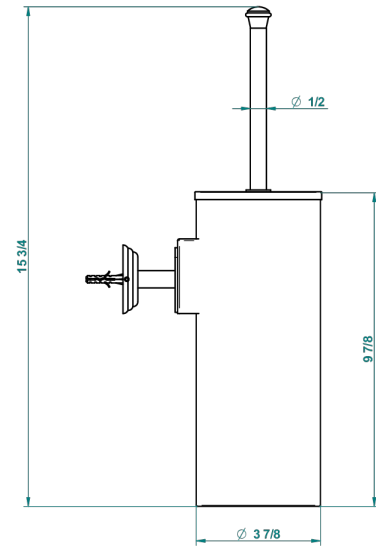

DUOMO CRYSTAL

U4F-4720C

Metal toilet brush holder with brush with cover wall mounted

23559

12/01/2016

CHARACTERISTIC

- Duomo crystal
- Metal toilet brush holder with brush with cover wall mounted

AVAILABLE FINITIONS

Black nickel - D24

Blush PVD - H62

Brass color PVD - H49

Brown bronze color PVD - F33

Chrome polished - A02

Chrome polished / gold polished - G02

Copper antique matt, coated - H07

Gold color PVD - H52

Gold mat - F07

Gold polished - F01

Gold satiny - F03

Graphite PVD - H64

Light coated bronze - D01

Matt Umber PVD - H67

Matt blush PVD - H60

Matt brass color PVD - H50

Matt brown bronze color PVD - F34

Matt chrome (American satin) - C02

Matt gold color PVD - H53

Matt graphite PVD - H65

Matt nickel (American satin) - C01

Matt nickel color PVD - H56

Nickel antique / Sovereign - H28

Nickel color PVD - H55

Nickel polished - B01

Rose Gold - F27

Satin chrome - C03

Silver polished, antique - H03

Silver rhodium - F18

Soft gold - F30