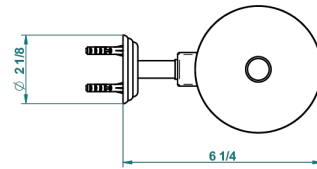

DUOMO CRYSTAL

U4F-4720C

Metal toilet brush holder with brush with cover wall mounted

23559

12/01/2016

CHARACTERISTIC

- Duomo crystal
- Metal toilet brush holder with brush with cover wall mounted

AVAILABLE FINITIONS

Black nickel - D24

Blush PVD - H62

Brass color PVD - H49

Brown bronze color PVD - F33

Chrome polished - A02

Chrome polished / gold polished - G02

Copper antique matt, coated - H07

Gold color PVD - H52

Gold mat - F07

Gold polished - F01

Gold satiny - F03

Graphite PVD - H64

Light coated bronze - D01

Matt Umber PVD - H67

Matt blush PVD - H60

Matt brass color PVD - H50

Matt brown bronze color PVD - F34

Matt chrome (American satin) - C02

Matt gold color PVD - H53

Matt graphite PVD - H65

Matt nickel (American satin) - C01

Matt nickel color PVD - H56

Nickel antique / Sovereign - H28

Nickel color PVD - H55

Nickel polished - B01

Rose Gold - F27

Satin chrome - C03

Silver polished, antique - H03

Silver rhodium - F18

Soft gold - F30