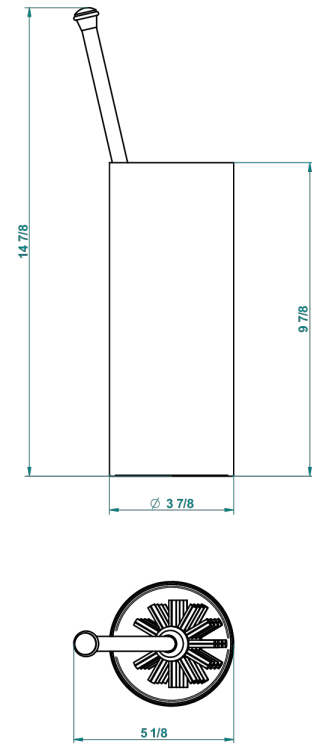

# DUOMO CRYSTAL

U4F-4700

Free standing toilet brush holder

THG<sup>®</sup>  
PARIS

23567

06/10/2015

## CHARACTERISTIC

- Duomo crystal
- Free standing toilet brush holder

Nickel antique / Sovereign - H28

Nickel color PVD - H55

Nickel polished - B01

Rose Gold - F27

Satin chrome - C03

Silver polished, antique - H03

Silver rhodium - F18

Soft gold - F30