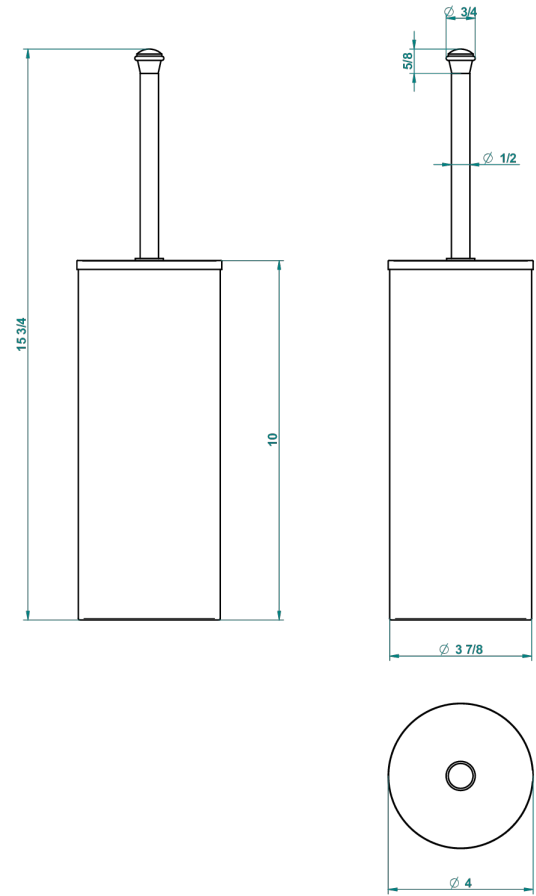

DUOMO CRYSTAL

U4F-4700C

Metal toilet brush holder with brush with cover floor mounted

CHARACTERISTIC

- Duomo crystal
- Metal toilet brush holder with brush with cover floor mounted

AVAILABLE FINITIONS

Black nickel - D24
Blush PVD - H62
Brass color PVD - H49
Brown bronze color PVD - F33
Chrome polished - A02
Chrome polished / gold polished - G02